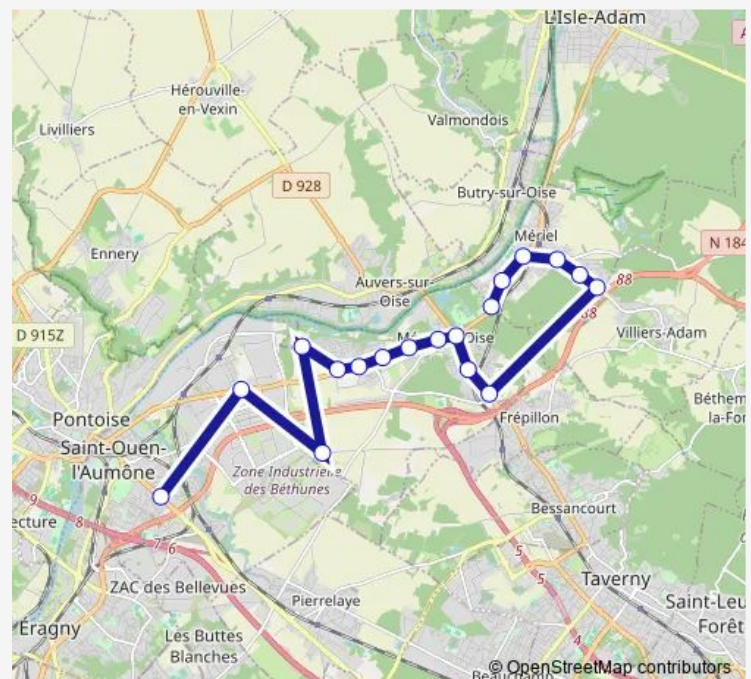

### Route schedule

Centre Commercial — Collège Cécile Sorel

Monday 08:05-09:07

Tuesday 08:05-09:07

Wednesday 08:05-09:07

Thursday 08:05-09:07

Friday —

Saturday —

### Route info

Direction: Centre Commercial

Stops: 6

Trip Duration: 0 hour 13 min

1351

## Direction

Lycée Edmond Rostand — Collège Cécile Sorel

8 stops

[Open route schedule](#)

Lycée Edmond Rostand

Château d'Eau / Les Sablons

Rue du Bac

Centre Commercial