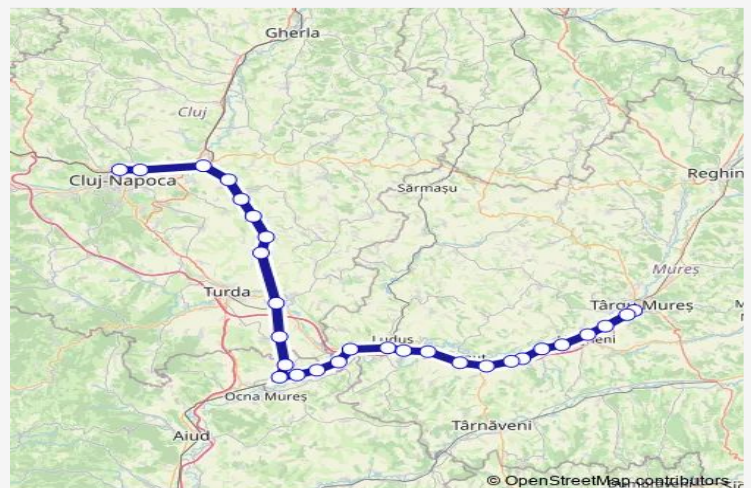

Bogata Mureş h.

Luduş

Cheţani h.

Gligoreşti Hm.

Gura Arieşului h.

Lunca Mureşului h.

Route schedule

Târgu Mureş — Cluj Napoca

Monday	06:59
Tuesday	06:59
Wednesday	06:59
Thursday	06:59
Friday	06:59
Saturday	06:59-18:55
Sunday	06:59

Route info

Direction: Târgu Mureş

Stops: 29

Trip Duration: 3 hour 15 min

Războieni

Grindeni h.

Călărași Turda Hm.