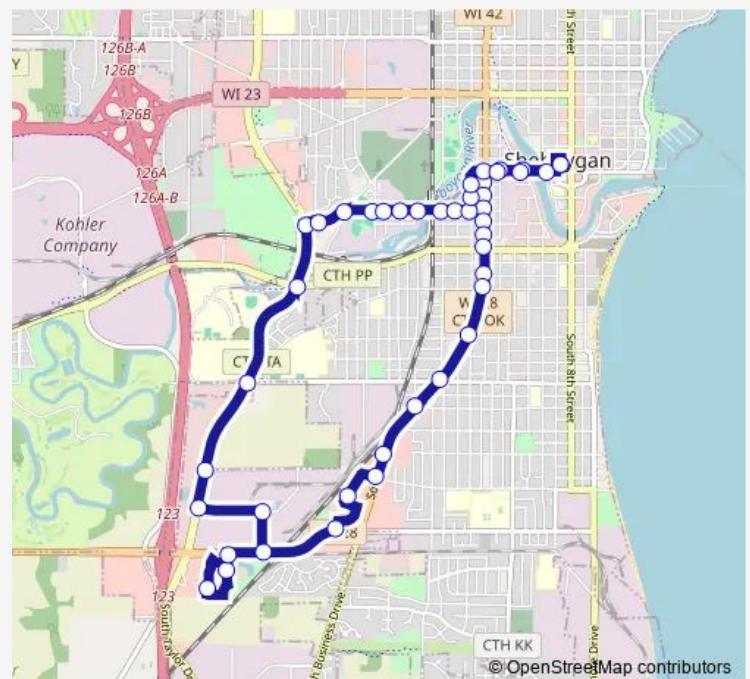

Frontage Road & Washington Ave

Washington Ave. & S. 32nd St.

Goodwill

Walmart

Route schedule

Downtown Transit Center — Downtown Transit Center

Monday 05:15-19:15

Tuesday 05:15-19:15

Wednesday 05:15-19:15

Thursday 05:15-19:15

Friday 05:15-19:15

Saturday 09:15-15:15

Sunday —

Route info

Direction: Downtown Transit Center

Stops: 44

Trip Duration: 0 hour 28 min

10 South

Washington Ave. & Greenwing Dr.

S. 32nd St. & Crocker Ave.

Crocker Ave. & S. Taylor Dr.

S. Taylor Dr. & Paine Ave.

S. Taylor Dr. & Union Ave.

S. Taylor Dr. & Indiana Ave.

S. Taylor Dr. & New Jersey Ave

Aldi

New Jersey Ave. & S. Wildwood Ave.

New Jersey Ave. & S. 22nd St.

New Jersey Ave. & S. 21st St.

New Jersey Ave. & S. 20th St. (Municipal Service Building)

New Jersey Ave. & S. 19th St.