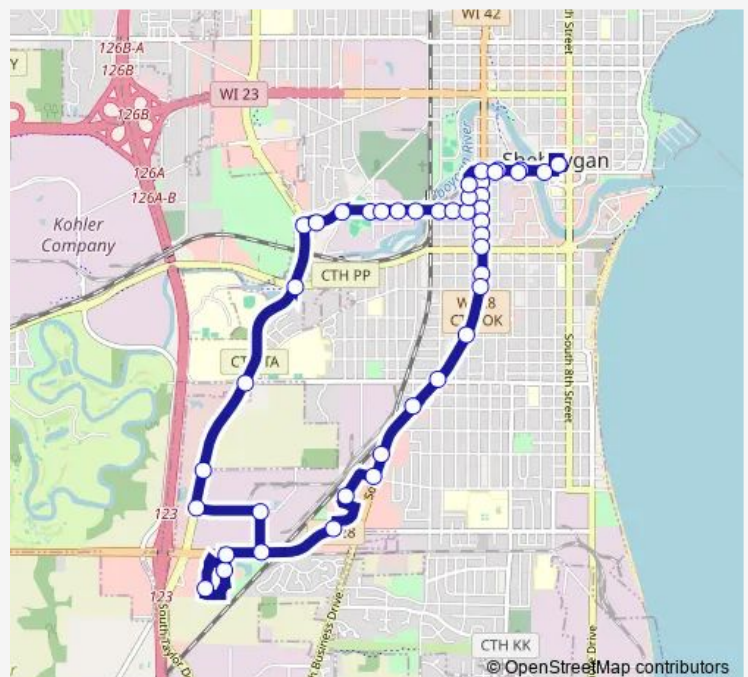

Frontage Road & Washington Ave

Washington Ave. & S. 32nd St.

Goodwill

Walmart

Route schedule

Downtown Transit Center — Downtown Transit Center

Monday 05:15-19:15

Tuesday 05:15-19:15

Wednesday 05:15-19:15

Thursday 05:15-19:15

Friday 05:15-19:15

Saturday 09:15-15:15

Sunday —

Route info

Direction: Downtown Transit Center

Stops: 44

Trip Duration: 0 hour 28 min

10 South

Washington Ave. & Greenwing Dr.

S. 32nd St. & Crocker Ave.

Crocker Ave. & S. Taylor Dr.

S. Taylor Dr. & Paine Ave.

S. Taylor Dr. & Union Ave.

S. Taylor Dr. & Indiana Ave.

S. Taylor Dr. & New Jersey Ave

Aldi

New Jersey Ave. & S. Wildwood Ave.

New Jersey Ave. & S. 22nd St.

New Jersey Ave. & S. 21st St.

New Jersey Ave. & S. 20th St. (Municipal Service Building)

New Jersey Ave. & S. 19th St.