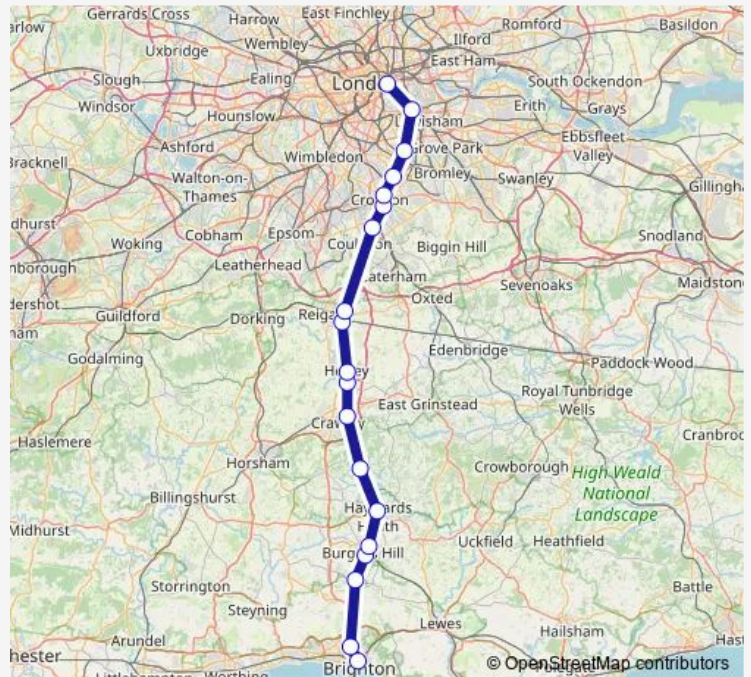

Rail TI:Btn->Lbg TL train service from BTN to Lbg

[Go to website](#)

Direction

Brighton — London Bridge

19 stops

[Open route schedule](#)

Brighton

Preston Park

Hassocks

Burgess Hill

Wivelsfield

Haywards Heath

Balcombe

Three Bridges

Gatwick Airport

Horley

London Bridge

Route schedule

Brighton — London Bridge

Monday 00:04

Tuesday —

Wednesday —

Thursday —

Friday —

Saturday 04:12-22:12

Sunday 05:42-00:04⁺¹

Route info

Direction: Brighton

Stops: 19

Trip Duration: 1 hour 20 min

■ TI:Btn->Lbg — TL train service from BTN to Lbg

Tl:Btn->Lbg Rail time schedules and route maps are available in an offline PDF at busmaps.com. Use the busmaps.com website to see live bus times, train schedule or subway schedule, and step-by-step directions for all public transit in London