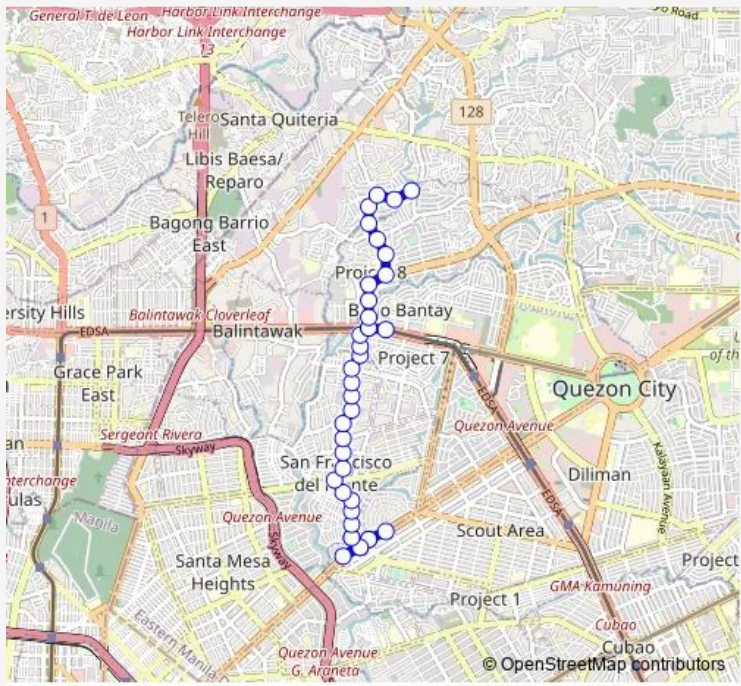

- Philipine Maritime Institute, Roosevelt Avenue, Quezon City
- Quezon Avenue / Roosevelt Avenue Intersection, Quezon City
- Hayundai, Quezon Avenue, Quezon City
- Fisher Mall, Quezon Avenue, Quezon City
- Quezon Avenue, Quezon City
- Fisher Mall, Quezon Avenue, Quezon City
- Quezon Avenue / Roosevelt Avenue Intersection, Quezon City
- Philipine Maritime Institute, Roosevelt Avenue, Quezon City
- Roosevelt Avenue / De Vera Intersection, Quezon City
- Roosevelt Avenue / Bautista Intersection, Quezon City
- Roosevelt Avenue, Quezon City
- Roosevelt Avenue, Quezon City
- Del Monte Avenue / Roosevelt Avenue Intersection, Quezon City
- Jehovah's Witness Watchtower Branch Office, Roosevelt Avenue, Quezon City
- Jehovah's Witness Watchtower Branch Office, Roosevelt Avenue, Quezon City
- Roosevelt Avenue / Baler Intersection, Quezon City

Route schedule

Philipine Maritime Institute, Roosevelt Avenue, Quezon City — General Avenue / Assistant Branchesntersection, Quezon City

Monday	00:00
Tuesday	00:00
Wednesday	00:00
Thursday	00:00
Friday	00:00
Saturday	00:00
Sunday	00:00

Route info

Direction: Philipine Maritime Institute, Roosevelt Avenue, Quezon City

Stops: 38

Trip Duration: 0 hour 35 min

Roosevelt Avenue / Atty. Pal Senador Sr. Intersection,
Quezon City

Roosevelt Avenue, Quezon City

Roosevelt Avenue, Quezon City

Roosevelt Avenue, Quezon City

Roosevelt Avenue / De Jesus Intersection, Quezon City

Roosevelt Avenue / Adams Intersection, Quezon City

Roosevelt Avenue / Road B Intersection, Quezon City