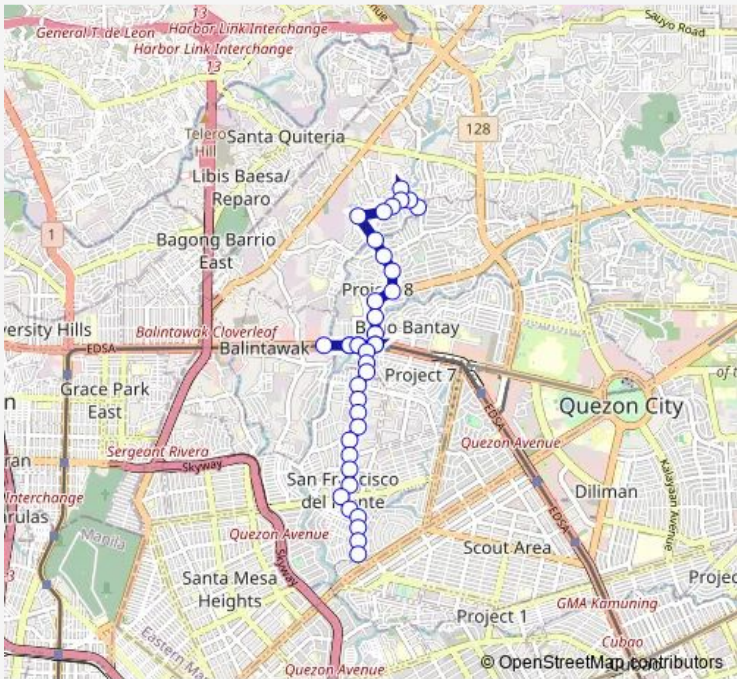

- General Avenue / Assistant Branches Intersection, Quezon City
- Assistant, Quezon City
- Assistant / Engineering, Quezon City
- Engineering / Manager Intersection, Quezon City
- Daisol, Quezon City
- St Mary / Benfits, Quezon City
- Benefits / Gsis Avenue, Quezon City
- Shorhorn, Quezon City
- Shorhorn, Quezon City
- Shorhorn, Quezon City
- Shorhorn / Congressional Avenue, Quezon City
- Congressional Avenue, Quezon City
- Congressional Avenue / Cagayan Intersection Quezon City
- Congressional Avenue / Abra Intersection Quezon City
- Epifanio de los Santos Avenue / Congressional Avenue Intersection, Quezon City
- Epifanio de los Santos Avenue, Quezon City
- Epifanio de los Santos Avenue, Quezon City
- Epifanio de los Santos Avenue, Quezon City
- Epifanio de los Santos Avenue, Quezon City

Route schedule

General Avenue / Assistant Branches Intersection, Quezon City — Philippine Maritime Institute, Roosevelt Avenue, Quezon City

Monday	00:00
Tuesday	00:00
Wednesday	00:00
Thursday	00:00
Friday	00:00
Saturday	00:00
Sunday	00:00

Route info

Direction: General Avenue / Assistant Branches Intersection, Quezon City

Stops: 38

Trip Duration: 0 hour 39 min

Epifanio de los Santos Avenue, Quezon City

Epifanio de los Santos Avenue / Congressional Avenue Intersection, Quezon City

Dangay, Quezon City

Roosevelt Avenue / Road B Intersection, Quezon City

Roosevelt Avenue / Adams Intersection, Quezon City

Roosevelt Avenue / De Jesus Intersection, Quezon City

Roosevelt Avenue, Quezon City