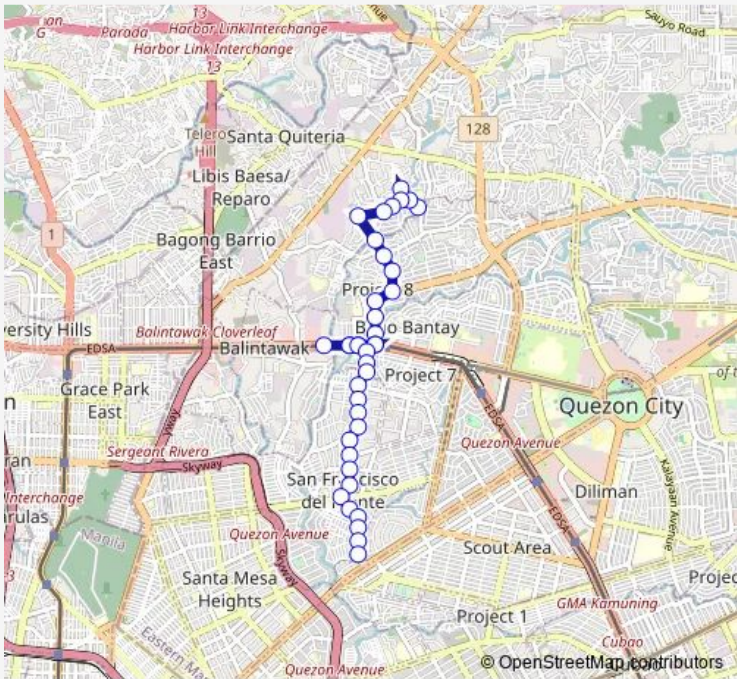

- General Avenue / Assistant Branches Intersection, Quezon City
- Assistant, Quezon City
- Assistant / Engineering, Quezon City
- Engineering / Manager Intersection, Quezon City
- Daisol, Quezon City
- St Mary / Benfits, Quezon City
- Benefits / Gsis Avenue, Quezon City
- Shorhorn, Quezon City
- Shorhorn, Quezon City
- Shorhorn, Quezon City
- Shorhorn / Congressional Avenue, Quezon City
- Congressional Avenue, Quezon City
- Congressional Avenue / Cagayan Intersection Quezon City
- Congressional Avenue / Abra Intersection Quezon City
- Epifanio de los Santos Avenue / Congressional Avenue Intersection, Quezon City
- Epifanio de los Santos Avenue, Quezon City
- Epifanio de los Santos Avenue, Quezon City
- Epifanio de los Santos Avenue, Quezon City
- Epifanio de los Santos Avenue, Quezon City

Route schedule

General Avenue / Assistant Branches Intersection, Quezon City — Philippine Maritime Institute, Roosevelt Avenue, Quezon City

Monday	00:00
Tuesday	00:00
Wednesday	00:00
Thursday	00:00
Friday	00:00
Saturday	00:00
Sunday	00:00

Route info

Direction: General Avenue / Assistant Branches Intersection, Quezon City

Stops: 38

Trip Duration: 0 hour 39 min

Epifanio de los Santos Avenue, Quezon City

Epifanio de los Santos Avenue / Congressional Avenue Intersection, Quezon City

Dangay, Quezon City

Roosevelt Avenue / Road B Intersection, Quezon City

Roosevelt Avenue / Adams Intersection, Quezon City

Roosevelt Avenue / De Jesus Intersection, Quezon City

Roosevelt Avenue, Quezon City