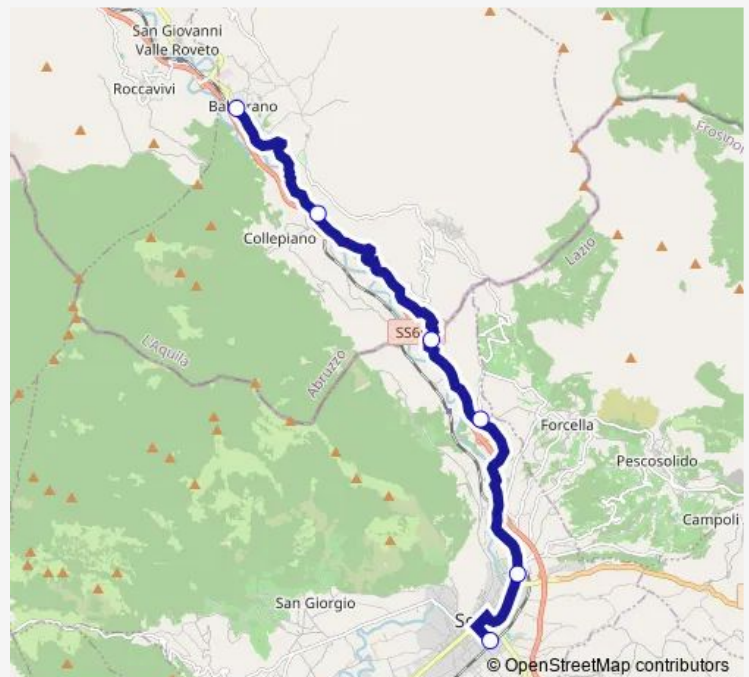

Direction

Sora | Stazione FS # f5890 — Balsorano # 1173

6 stops

[Open route schedule](#)

Sora | Stazione FS # f5890

Sora | Via Marsicana Via Conocchia # f7424

Balsorano | Ponte Lanna # 1211

Bivio Ridotti # 1209

Bivio Colleplano # 1208

Balsorano # 1173

Route schedule

Sora | Stazione FS # f5890 — Balsorano # 1173

Monday	—
Tuesday	—
Wednesday	—
Thursday	—
Friday	20:10
Saturday	—
Sunday	—

Route info

Direction: Sora | Stazione FS # f5890

Stops: 6

Trip Duration: 0 hour 20 min

Bus time schedules and route maps are available in an offline PDF at busmaps.com. Use the busmaps.com website to see live bus times, train schedule or subway schedule, and step-by-step directions for all public transit in Sora