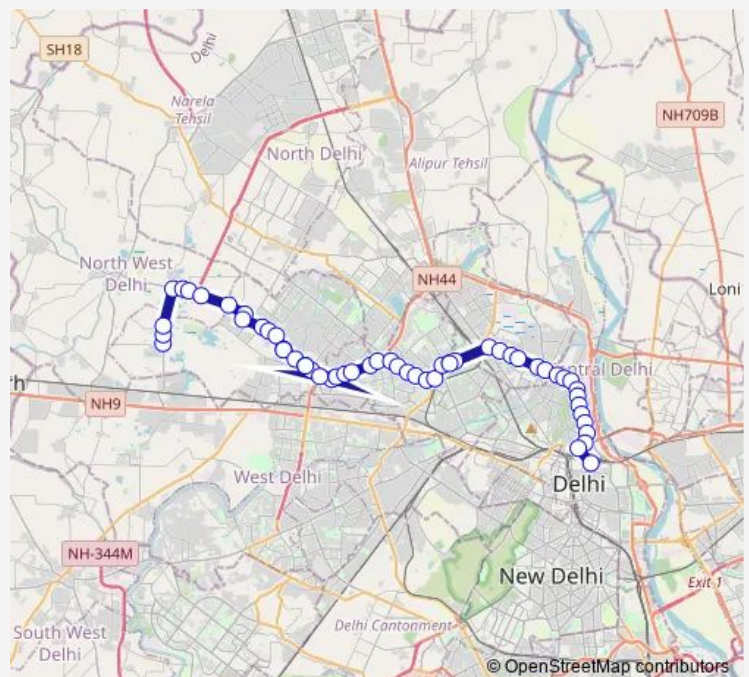

Bus 921down

[Go to website](#)

Direction

Rani Khara School / Bhagya Vihar — Old Delhi Railway Station

54 stops

[Open route schedule](#)

Rani Khara School / Bhagya Vihar

Mubarak Pur Crossing

Mangol Pur Khurd

Mangolpur School

Mangolpur Kalan Village

Route schedule

Rani Khara School / Bhagya Vihar — Old Delhi Railway Station

Monday 07:32-15:38

Tuesday 07:32-15:38

Wednesday 07:32-15:38

Thursday 07:32-15:38

Friday 07:32-15:38

Saturday 07:32-15:38

Sunday 07:32-15:38

Route info

Direction: Rani Khara School / Bhagya Vihar

Stops: 54

Trip Duration: 2 hour 0 min