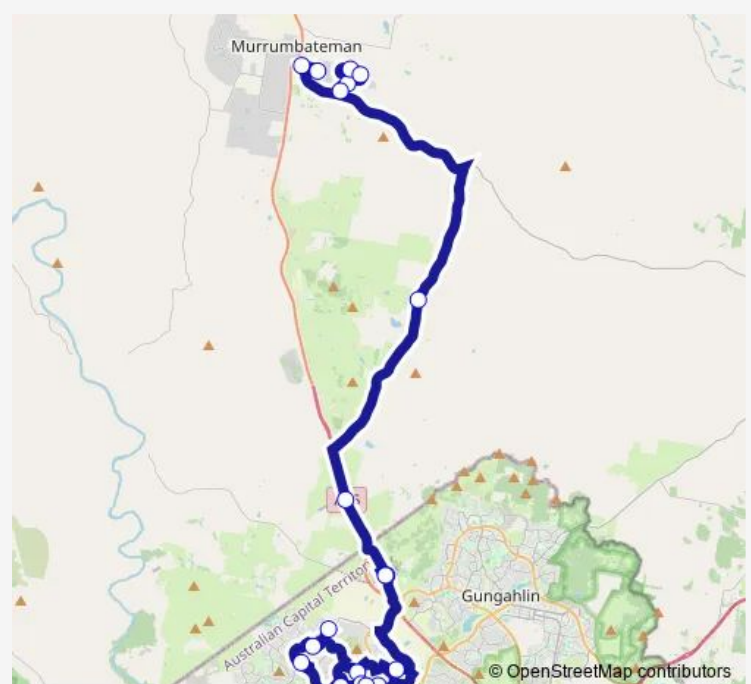

Ambleside Av Before Murrumbateman Rd

Dundoos Dr At Murrumbateman Rd

Davis Cct Turnaround

Route schedule

Miles Franklin PS Alderman St — Davis Cct Turnaround

Monday 15:05

Tuesday 15:05

Wednesday 15:05

Thursday 15:05

Friday 15:05

Saturday —

Sunday —

Route info

Direction: Miles Franklin PS Alderman St

Stops: 19

Trip Duration: 1 hour 30 min

S190 — Evatt Primary to Murrumbateman via Hall Interchange (Platypus Service)

S190 School Bus time schedules and route maps are available in an offline PDF at busmaps.com. Use the busmaps.com website to see live bus times, train schedule or subway schedule, and step-by-step directions for all public transit in Canberra