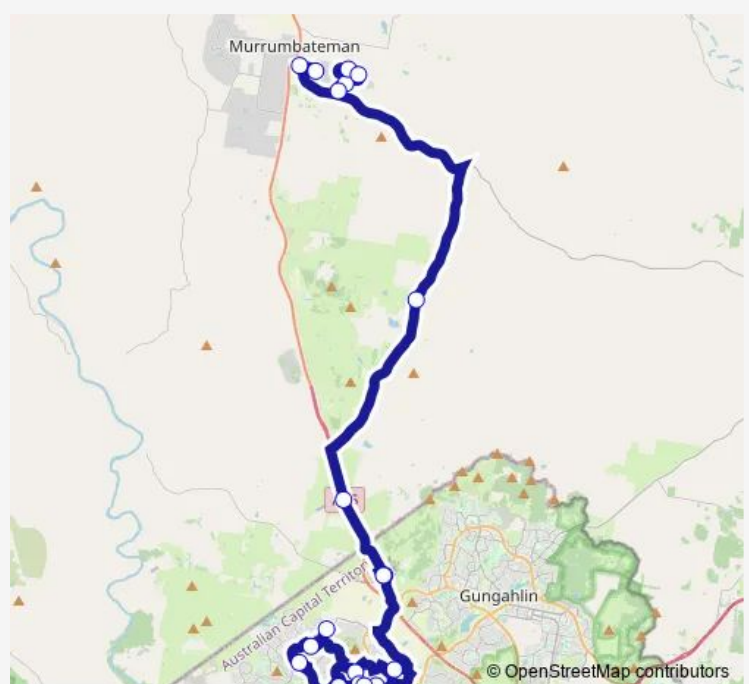

School Bus S190 Evatt Primary to Murrumbateman via Hall Interchange (Platypus Service)

Go to website

Direction

Miles Franklin PS Alderman St — Davis Cct Turnaround

19 stops

[Open route schedule](#)

- Miles Franklin PS Alderman St
- Evatt PS Heydon Cr
- Mount Rogers PS Alfred Hill Dr
- Lhotsky St St Thomas Aquinas Ps
- Charnwood Dunlop PS School Grounds
- Fraser PS School Grounds
- Melba HS School Grounds
- Copland College Verbrugghen St
- St Monicas PS Moynihan St
- Victoria St Before Gladstone St
- Gladstone St Hall
- Barton Hwy Opp Spring Range Rd
- Nanima Rd At Jones Lane
- Ambleside Av Opp 7
- 23 Broughton Cct
- 15 Broughton Cct
- Ambleside Av Before Murrumbateman Rd
- Dundoos Dr At Murrumbateman Rd
- Davis Cct Turnaround

Route schedule

Miles Franklin PS Alderman St — Davis Cct Turnaround

Monday	15:05
Tuesday	15:05
Wednesday	15:05
Thursday	15:05
Friday	15:05
Saturday	—
Sunday	—

Route info

Direction: Miles Franklin PS Alderman St

Stops: 19

Trip Duration: 1 hour 30 min

S190 — Evatt Primary to Murrumbateman via Hall Interchange (Platypus Service)

S190 School Bus time schedules and route maps are available in an offline PDF at busmaps.com. Use the busmaps.com website to see live bus times, train schedule or subway schedule, and step-by-step directions for all public transit in Canberra

The schedule is provided in the local timezone. Times with "(+1)" indicate departures on the next day.

PDF file created on 2025-01-16

2024 BusMaps.com - All Rights Reserved