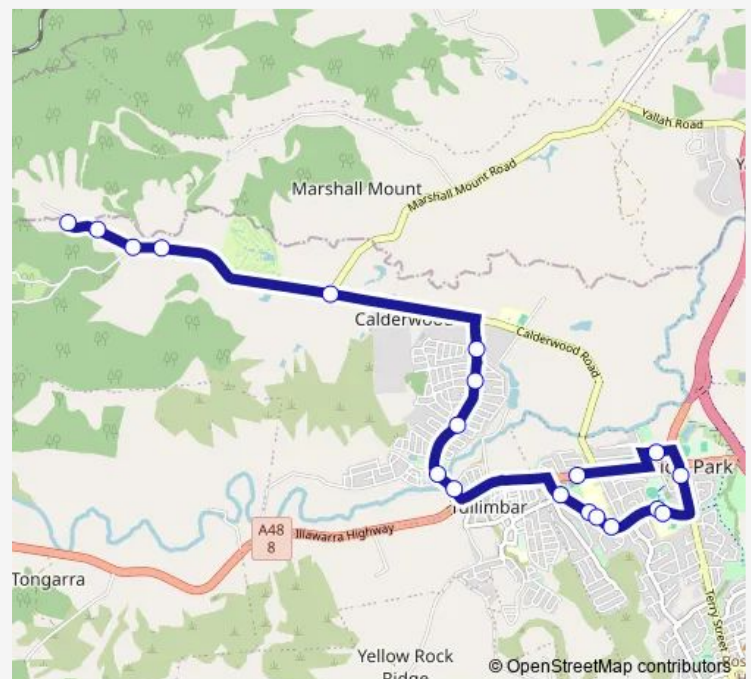

Escarpment Dr Opp Borjeson Cct

Escarpment Dr Before Brushgrove Cct

Church St Opp Sophia St

St Joseph's Catholic High School, Church St

Church St Opp Tuross St

Church St Opp Severn Pl

Church St Opp Albion Park High School

Albion Park High School, School Grounds, Church St

Terry St Opp O'Gorman St

Albion Park Public School, Taylor Rd

St Paul's Catholic Primary School, Tongarra Rd

Route schedule

Calderwood Rd Opp Marshall Mount Rd — St Paul's Catholic Primary School, Tongarra Rd

Monday	08:15
Tuesday	08:15
Wednesday	08:15
Thursday	08:15
Friday	08:15
Saturday	—
Sunday	—

Route info

Direction: Calderwood Rd Opp Marshall Mount Rd

Stops: 19

Trip Duration: 0 hour 30 min

S190 — Calderwood Rd opp Marshall Mount Rd to St Pauls Ps