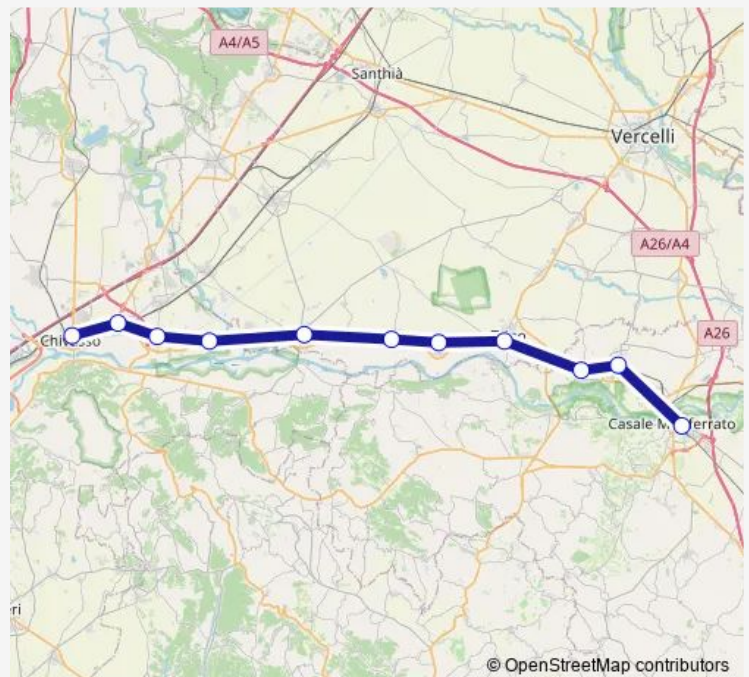

Saturday 06:36

Sunday —

Route info

Direction: Casale Monferrato F.S.

Stops: 11

Trip Duration: 1 hour 0 min

004755 Rail time schedules and route maps are available in an offline PDF at busmaps.com. Use the busmaps.com website to see live bus times, train schedule or subway schedule, and step-by-step directions for all public transit in Verolengo