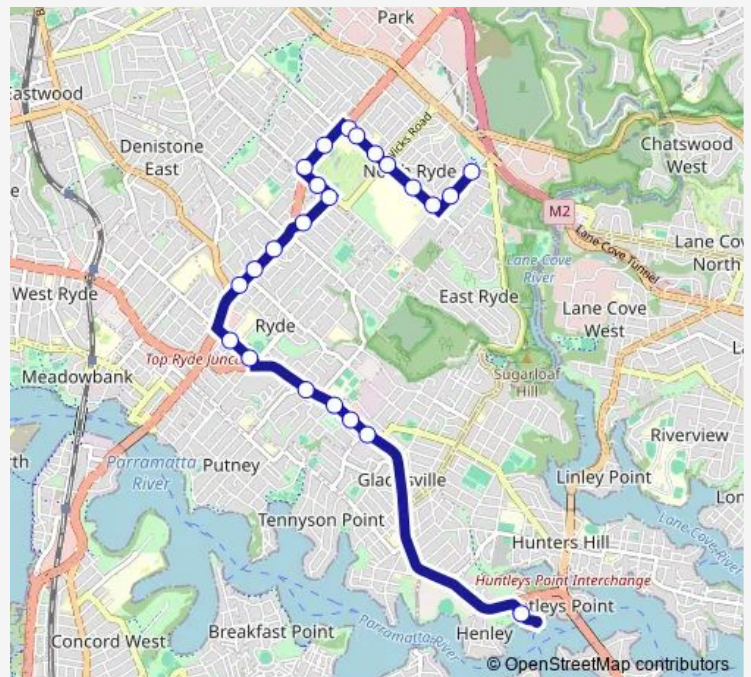

Riverside Girls High School, Huntleys Point Rd, Stand 2 — Blenheim Rd Opp Clarence St

Monday 15:16

Tuesday 15:16

Wednesday 15:16

Thursday 14:40

Friday 15:16

Saturday —

Sunday —

Route info

Direction: Riverside Girls High School, Huntleys Point Rd, Stand 2

Stops: 23

Trip Duration: 0 hour 31 min

781w — Riverside Girls High to North Ryde

Blenheim Rd After Cutler Pde

Blenheim Rd Opp Clarence St