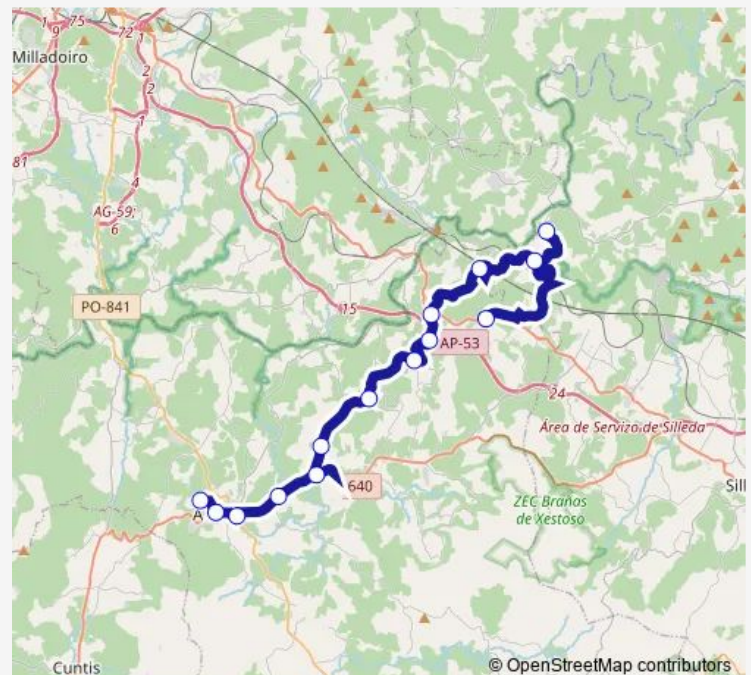

Wednesday 12:45

Thursday 12:45

Friday 12:45

Saturday —

Sunday —

Route info

Direction: A Estrada (Instituto Fp)

Stops: 14

Trip Duration: 0 hour 45 min

■ Xg860010 — Loimil-A Estrada (Instituto Fp)

Direction

Loimil — A Estrada (Instituto Fp)

14 stops

[Open route schedule](#)

Loimil

Dornelas

Os Bolos

A Estrada E.A.

R/. Avda. Santiago 12-4p

A Estrada (Instituto Fp)

Route schedule

Loimil — A Estrada (Instituto Fp)

Monday 09:40

Tuesday 09:40

Wednesday 09:40

Thursday 09:40

Friday 09:40

Saturday —

Sunday —

Route info

Direction: Loimil

Stops: 14