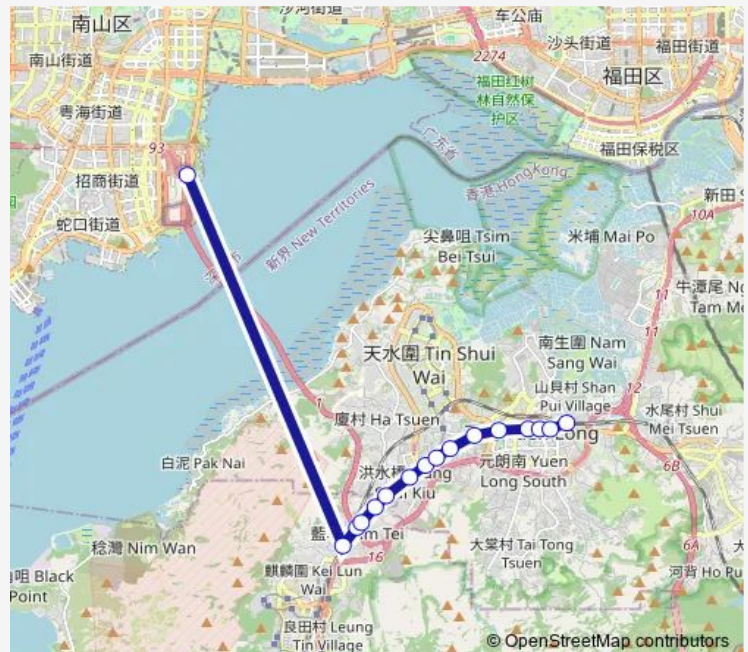

[Kmb] Yuen Long Police Station[[Lrtfeeder] Yuen Long Police Station (LR Fung NIN Road Stop)][Lwb] Yuen Long Police Station[[Nlb] Yuen Long Police Station

[Kmb] Shui PIN Tsuen[[Lrtfeeder] LR Shui PIN WAI Stop][Lwb] Shui PIN Tsuen[[Nlb] Shui PIN Tsuen

[Kmb] Yuen Long Park[[Lrtfeeder] Yuen Long Park][Lwb] Yuen Long Park[[Nlb] Yuen Long Park

[Ctb] Long Bin, Castle Peak Road[[Kmb] Long Bin[[Lrtfeeder] Long Bin[[Nlb] Long Bin

[Ctb] Ping Shan, Castle Peak Road[[Kmb] Ping Shan[[Nlb] Ping Shan

[Ctb] SAN HEI Tsuen, Castle Peak Road[[Kmb] SAN HEI Tsuen[[Nlb] SAN HEI Tsuen

[Ctb] FUI SHA Wai, Castle Peak Road[[Kmb] FUI SHA Wai[[Nlb] FUI SHA Wai

[Ctb] TAI TAO Tsuen, Castle Peak Road[[Kmb] TAI TAO Tsuen[[Nlb] TAI TAO Tsuen

[Ctb] Uptown, Castle Peak Road[[Kmb] Uptown][Lwb] Uptown[[Nlb] Uptown

Route schedule

[Kmb] Yuen Long Station BUS Terminus[[Lrtfeeder] MTR Yuen Long Station][Lwb] Yuen Long Station[[Nlb] Yuen Long MTR Station — [Ctb] Shenzhen BAY Port[[Nlb] Shenzhen BAY Port

Monday	06:00-22:00
Tuesday	06:00-22:00
Wednesday	06:00-22:00
Thursday	06:00-22:00
Friday	06:00-22:00
Saturday	06:00-22:00
Sunday	06:00-22:00

Route info

Direction: [Kmb] Yuen Long Station BUS Terminus[[Lrtfeeder] MTR Yuen Long Station][Lwb] Yuen Long Station[[Nlb] Yuen Long MTR Station

Stops: 20

Trip Duration: 0 hour 34 min