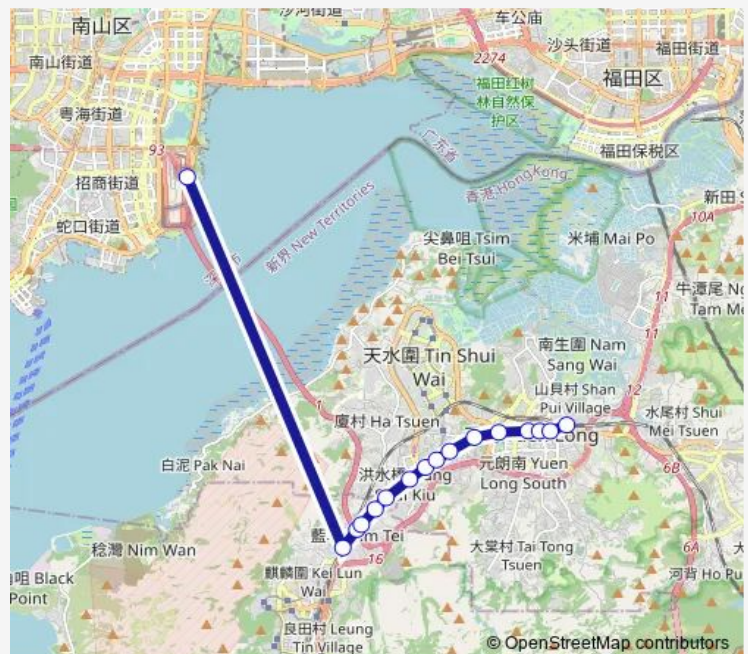

[Ctb] TAI TAO Tsuen, Castle Peak Road[[Kmb] TAI TAO Tsuen[[Nlb] TAI TAO Tsuen

[Ctb] Uptown, Castle Peak Road[[Kmb] Uptown][Lwb] Uptown[[Nlb] Uptown

Route schedule

[Kmb] Yuen Long Station BUS Terminus[[Lrtfeeder] MTR Yuen Long Station][Lwb] Yuen Long Station[[Nlb] Yuen Long MTR Station — [Ctb] Shenzhen BAY Port[[Nlb] Shenzhen BAY Port

Monday 06:00-22:00

Tuesday 06:00-22:00

Wednesday 06:00-22:00

Thursday 06:00-22:00

Friday 06:00-22:00

Saturday 06:00-22:00

Sunday 06:00-22:00

Route info

Direction: [Kmb] Yuen Long Station BUS Terminus[[Lrtfeeder] MTR Yuen Long Station][Lwb] Yuen Long Station[[Nlb] Yuen Long MTR Station

Stops: 20

Trip Duration: 0 hour 33 min

[Ctb] LR Hung Shui KIU Stop, Castle Peak Road|[Kmb] Hung Shui KIU Station|[Lrtfeeder] LR Hung Shui KIU Stop|[Lwb] Hung Shui KIU Station|[Nlb] Hung Shui KIU LRT Station