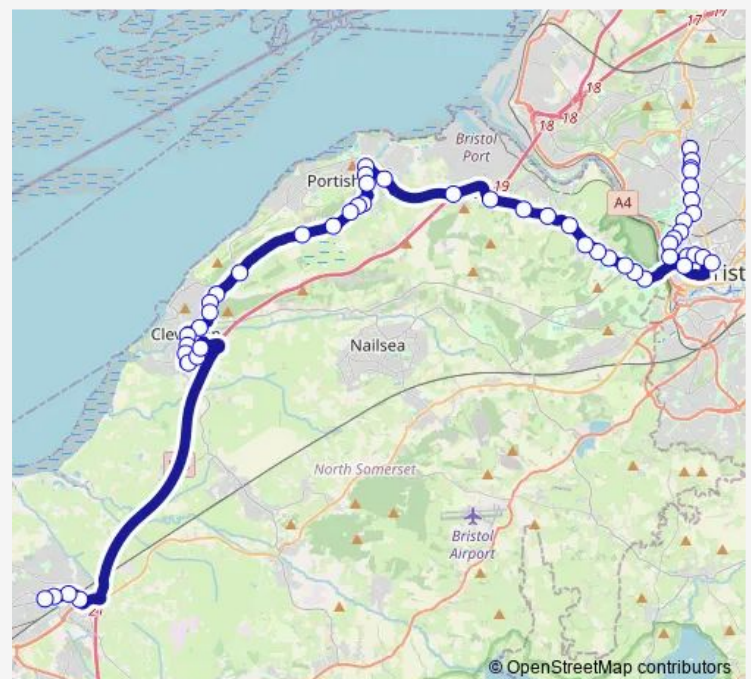

### Route schedule

Southfield Road — Summer Lane

Monday 16:10

Tuesday 16:10

Wednesday 16:10

Thursday 16:10

Friday 16:10

Saturday —

### Route info

Direction: Southfield Road

Stops: 52

Trip Duration: 1 hour 31 min

■ B2

BusMaps

The George

Sandy Lane