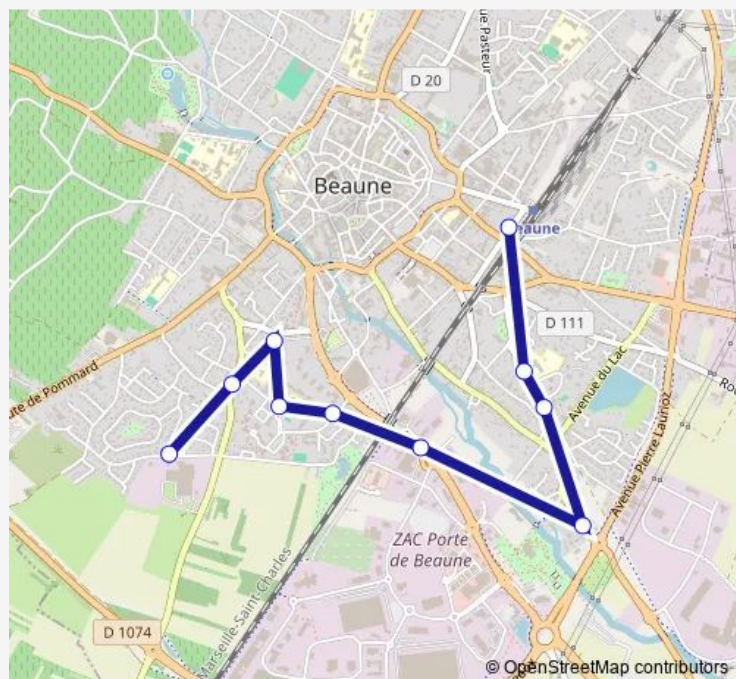

Direction

Gare — Cuirassiers

10 stops

[Open route schedule](#)

Gare

Echaliers

Lac

Route de Verdun

Palais des congres

Marie Noël

Roupnel 2

Roupnel 1

Chazeaux

Cuirassiers

Route schedule

Gare — Cuirassiers

Monday 09:30-15:40

Tuesday 09:30-15:40

Wednesday 09:30-15:40

Thursday 09:30-15:40

Friday 09:30-15:40

Saturday 09:40-12:10

Sunday —

Route info

Direction: Gare

Stops: 10

Trip Duration: 0 hour 15 min

Direction

Cuirassiers — Gare

10 stops

[Open route schedule](#)

Cuirassiers