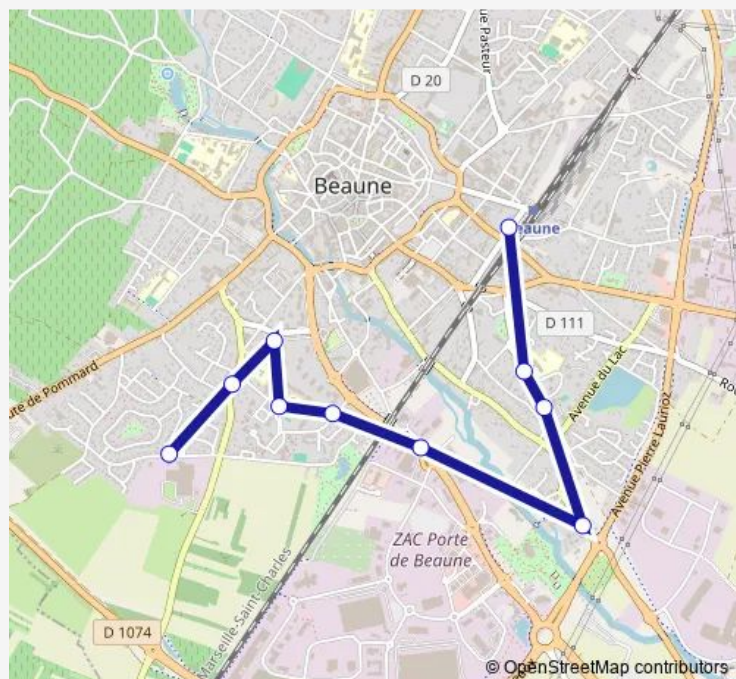

Direction

Gare — Cuirassiers

10 stops

[Open route schedule](#)

Gare

Echaliers

Lac

Route de Verdun

Palais des congres

Marie Noël

Roupnel 2

Roupnel 1

Chazeaux

Cuirassiers

Route schedule

Gare — Cuirassiers

Monday 09:30-15:40

Tuesday 09:30-15:40

Wednesday 09:30-15:40

Thursday 09:30-15:40

Friday 09:30-15:40

Saturday 09:40-12:10

Sunday —

Route info

Direction: Gare

Stops: 10

Trip Duration: 0 hour 15 min

Direction

Cuirassiers — Gare

10 stops

[Open route schedule](#)

Cuirassiers