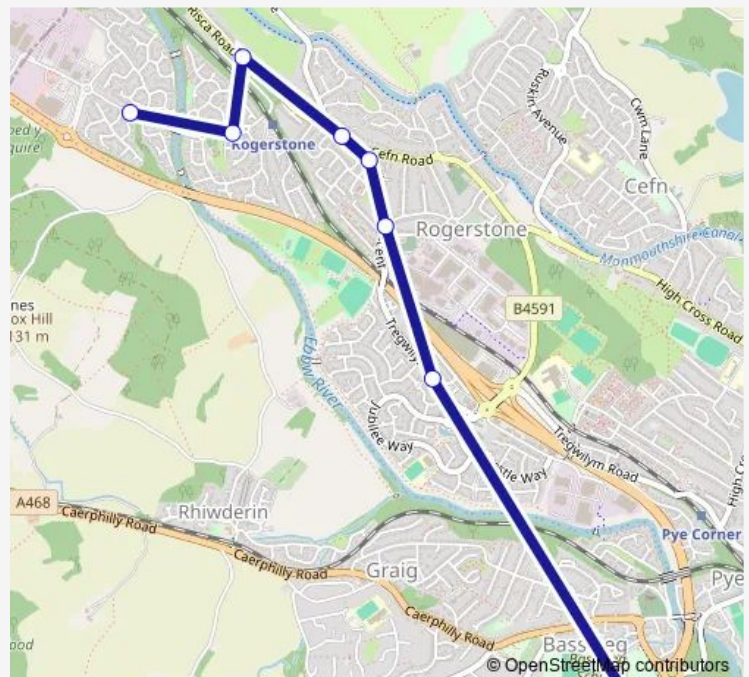

Bus B2 Foxgloves - Bassaleg School

[Go to website](#)

Direction

Primrose Way — Bassaleg School

8 stops

[Open route schedule](#)

Primrose Way

Rivermead Way

Monday 07:49-07:50

Tuesday 07:49-07:50

Wednesday 07:49-07:50

Thursday 07:49-07:50

Friday 07:49-07:50

Saturday —

Sunday —

Route info

Direction: Primrose Way

Stops: 8

Trip Duration: 0 hour 20 min

■ B2 — Foxgloves - Bassaleg School

Direction

Bassaleg School — Primrose Way

7 stops

[Open route schedule](#)

Bassaleg School

Rogerstone Library

St Johns Crescent

Rogerstone Vicarage

Woodland Drive

Rivermead Centre

Primrose Way

Route schedule