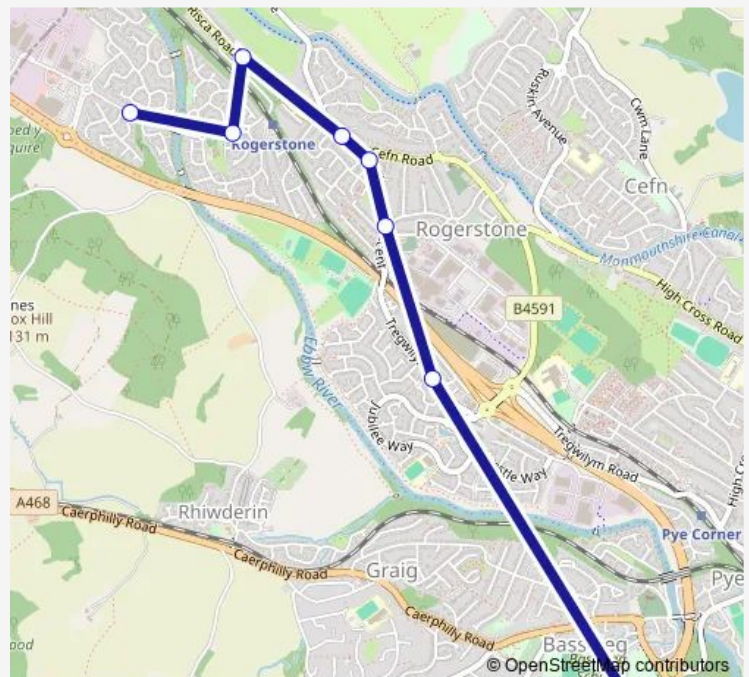

Bus B2 Foxgloves - Bassaleg School

[Go to website](#)

Direction

Primrose Way — Bassaleg School

8 stops

[Open route schedule](#)

Primrose Way

Rivermead Way

Monday 07:49-07:50

Tuesday 07:49-07:50

Wednesday 07:49-07:50

Thursday 07:49-07:50

Friday 07:49-07:50

Saturday —

Sunday —

Route info

Direction: Primrose Way

Stops: 8

Trip Duration: 0 hour 20 min

■ B2 — Foxgloves - Bassaleg School

Direction

Bassaleg School — Primrose Way

7 stops

[Open route schedule](#)

Bassaleg School

Rogerstone Library

St Johns Crescent

Rogerstone Vicarage

Woodland Drive

Rivermead Centre

Primrose Way

Route schedule