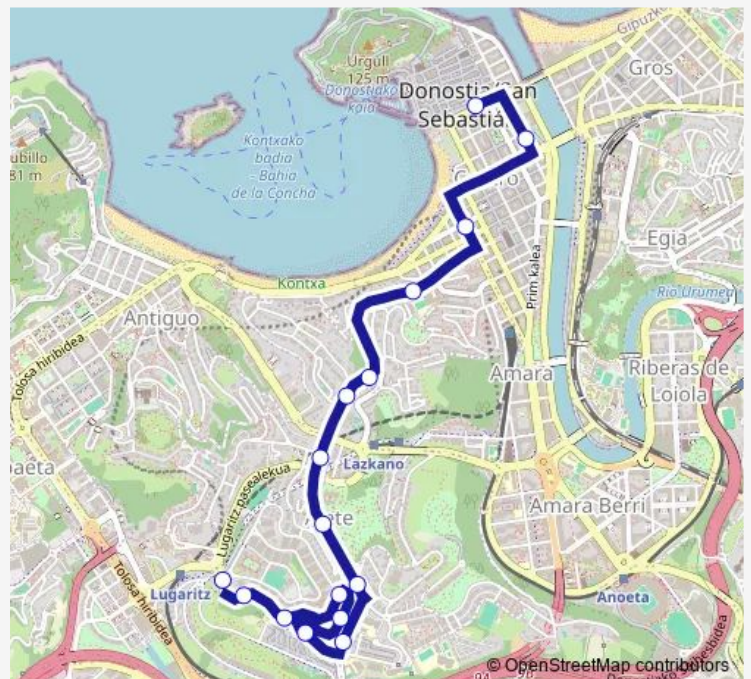

Tuesday —

Wednesday —

Thursday —

Friday —

Saturday 01:00-03:00

Sunday 00:30-04:00

Route info

Direction: Boulevard 13

Stops: 15

Trip Duration: 0 hour 10 min

B2 — Aiete-Bera Bera

Direction

Bera Bera 57 — Boulevard 13

16 stops

[Open route schedule](#)

Bera Bera 57