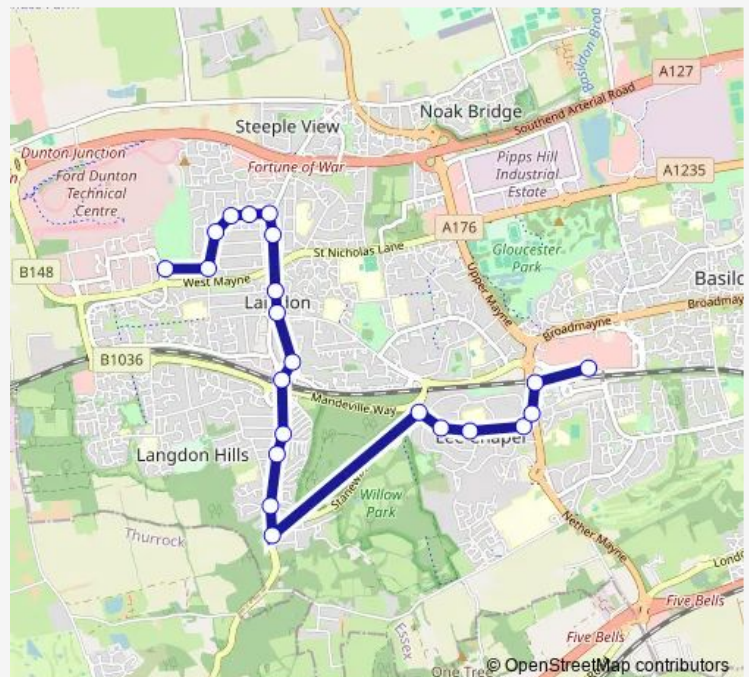

The Triangle

Samuel Road

Laindon Railway Station

Telephone Exchange

Laindon Centre

Nicholl Road

Tattenham Road

Home Mead

Powell Road

Victoria Road

Fenton Way

Route schedule

Bus Station — Fenton Way

Monday	06:30-23:30
Tuesday	06:30-23:30
Wednesday	06:30-23:30
Thursday	06:30-23:30
Friday	06:30-23:30
Saturday	06:30-23:30
Sunday	08:00-21:00

Route info

Direction: Bus Station

Stops: 21

Trip Duration: 0 hour 24 min

■ B2 — Basildon, Bus Station - Laindon, Fenton Way West **BusMaps**

Direction

Fenton Way — Bus Station

22 stops

[Open route schedule](#)

Fenton Way

Victoria Road

Powell Road

Home Mead

Tattenham Road

King Edward Road

Nicholl Road