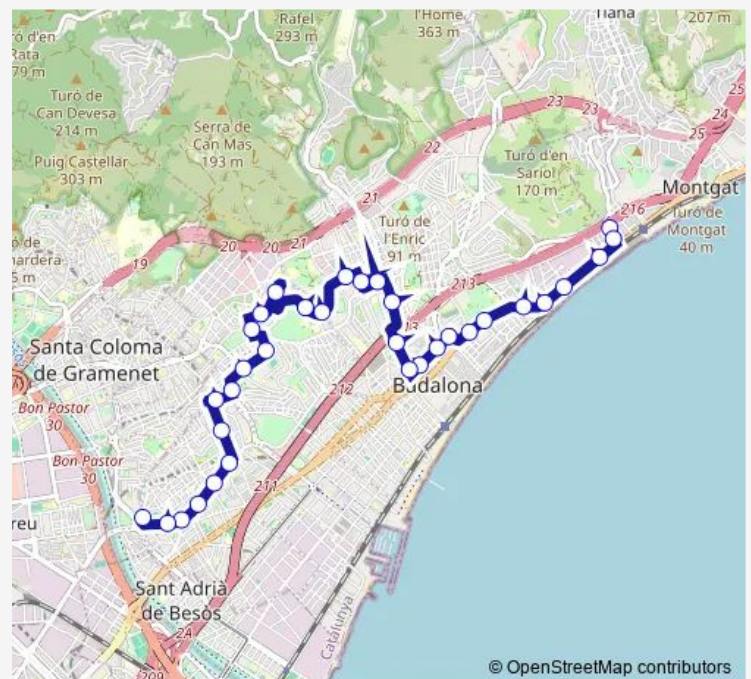

### Route info

Direction: Hospital Esperit Sant

Stops: 32

Trip Duration: 0 hour 47 min

© OpenStreetMap contributors

B2 — Manresà-H. Esperit Sant

BusMaps

Martí Pujol - Quinta Elvira

## Route info

Direction: Pare Claret - Manresà

Stops: 33

Trip Duration: 0 hour 49 min

General Moragues

Pau Piferrer

Metro La Salut

Sant Mori - Dr. Bassols