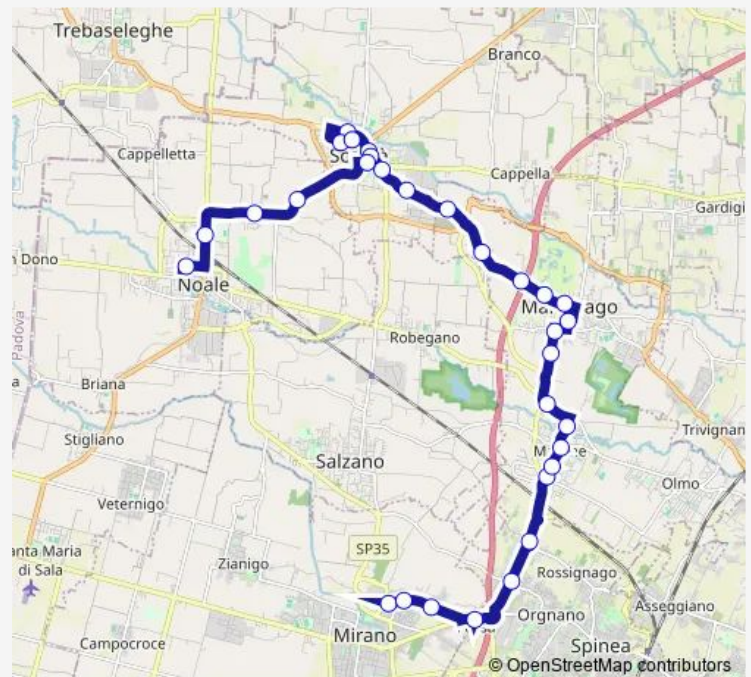

## Bus 11E Ospedale Mirano - Noale

[Go to website](#)

### Direction

Ospedale Mirano — Noale

31 stops

[Open route schedule](#)

Ospedale Mirano

Mirano Treviso

Mirano Carducci

Mirano Fossa

### Route schedule

Ospedale Mirano — Noale

Monday 06:45

Tuesday 06:45

Wednesday 06:45

Thursday 06:45

Friday 06:45

Saturday 06:45

### Route info

Direction: Ospedale Mirano

Stops: 31

Trip Duration: 0 hour 37 min

11E — Ospedale Mirano - Noale

Scorze' Resistenza

Scorze' Fermi

Scorze' IV Novembre