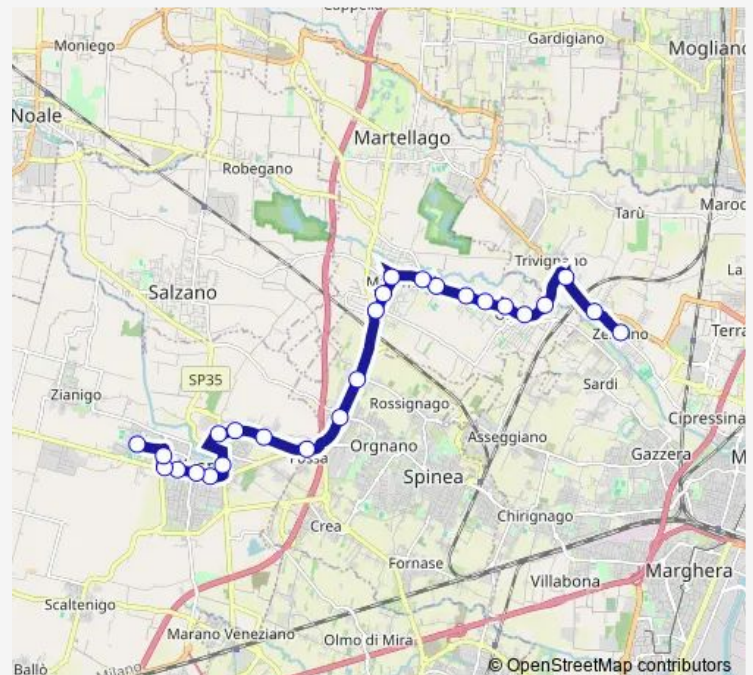

Ospedale Mirano

Mirano Dante

Mirano Pestrino

Route schedule

Zelarino Munaretto — Mirano Scuole

Monday 07:18

Tuesday 07:18

Wednesday 07:18

Thursday 07:18

Friday 07:18

Saturday 07:18

Sunday —

Route info

Direction: Zelarino Munaretto

Stops: 26

Trip Duration: 0 hour 27 min

11E — Zelarino Munaretto - Mirano Scuole

Mirano Centro

Mirano Gramsci

Mirano Grimani

Mirano Battisti

Mirano Scuole

11E Bus time schedules and route maps are available in an offline PDF at busmaps.com. Use the busmaps.com website to see live bus times, train schedule or subway schedule, and step-by-step directions for all public transit in Mirano