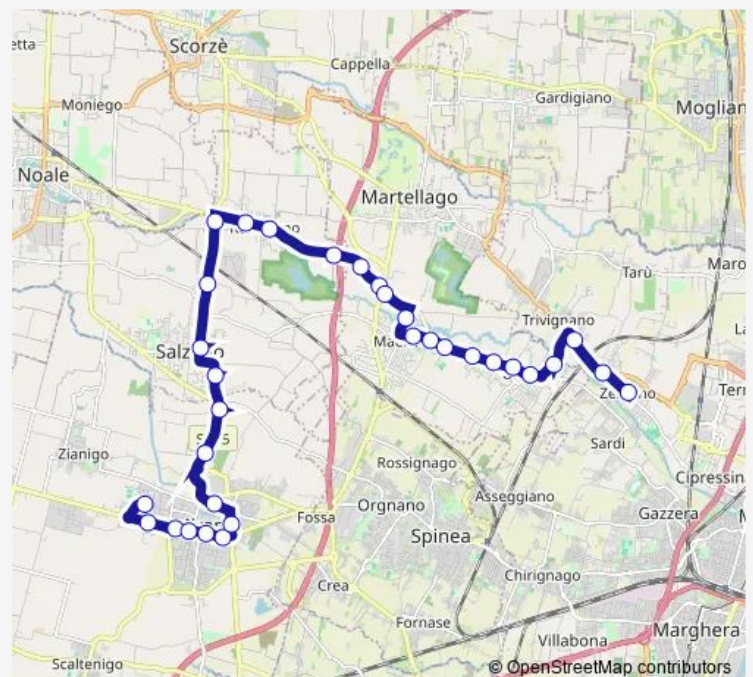

### Direction

Mirano Scuole — Zelarino Munaretto

32 stops

[Open route schedule](#)

Mirano Scuole

Mirano Perugino

Mirano Grimani

Mirano Gramsci

Maerne Rialto

### Route schedule

Mirano Scuole — Zelarino Munaretto

Monday 13:22

Tuesday 13:22

Wednesday 13:22

Thursday 13:22

Friday 13:22

Saturday 13:22

### Route info

Direction: Mirano Scuole

Stops: 32

Trip Duration: 0 hour 34 min

Maerne Chiesa

Maerne Tasso

Maerne Cimitero

Olmo Calvi