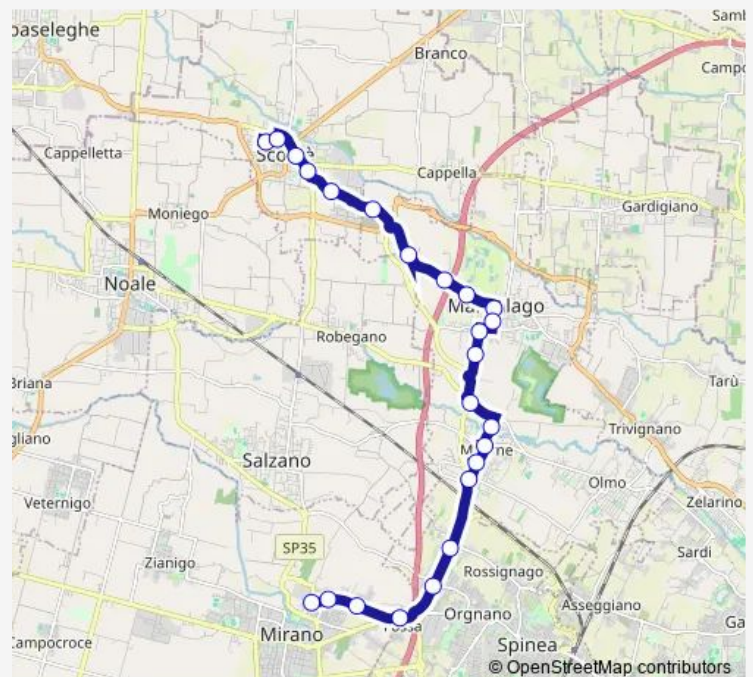

Mirano Fossa

Route schedule

Scorze' IV Novembre — Ospedale Mirano

Monday 12:50

Tuesday 12:50

Wednesday 12:50

Thursday 12:50

Friday 12:50

Saturday 12:50

Sunday —

Route info

Direction: Scorze' IV Novembre

Stops: 24

Trip Duration: 0 hour 23 min

11E — Scorze' IV Novembre - Ospedale Mirano

Mirano Carducci

Mirano Treviso

Ospedale Mirano

Direction

Ospedale Mirano — Scorze' IV Novembre

24 stops

[Open route schedule](#)

Ospedale Mirano

Mirano Treviso

Friday

—

Saturday

14:20

Sunday

—

Route info

Direction: Ospedale Mirano