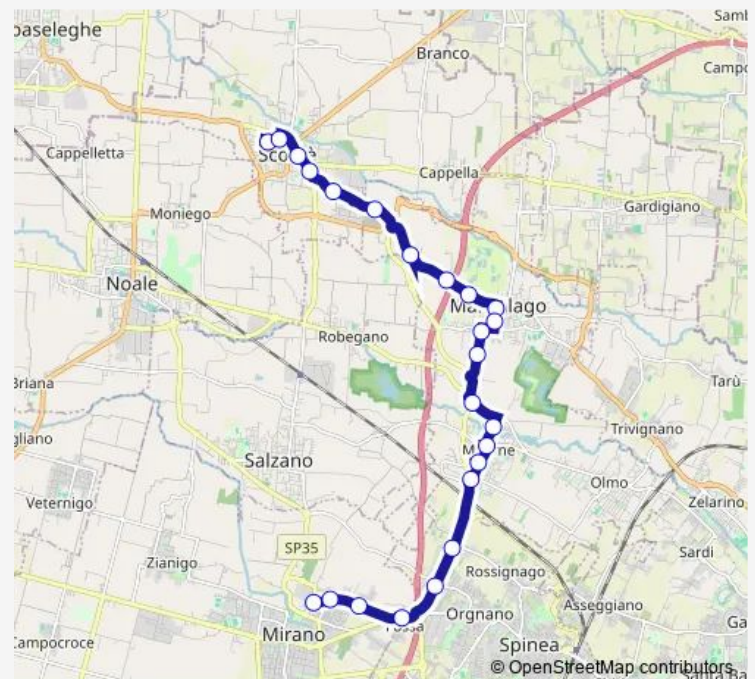

Mirano Fossa

Route schedule

Scorze' IV Novembre — Ospedale Mirano

Monday 12:50

Tuesday 12:50

Wednesday 12:50

Thursday 12:50

Friday 12:50

Saturday 12:50

Sunday —

Route info

Direction: Scorze' IV Novembre

Stops: 24

Trip Duration: 0 hour 23 min

11e — Scorze' IV Novembre - Ospedale Mirano

Mirano Carducci

Mirano Treviso

Ospedale Mirano

Direction

Ospedale Mirano — Scorze' IV Novembre

24 stops

[Open route schedule](#)

Ospedale Mirano

Mirano Treviso

Friday

—

Saturday

14:20

Sunday

—

Route info

Direction: Ospedale Mirano