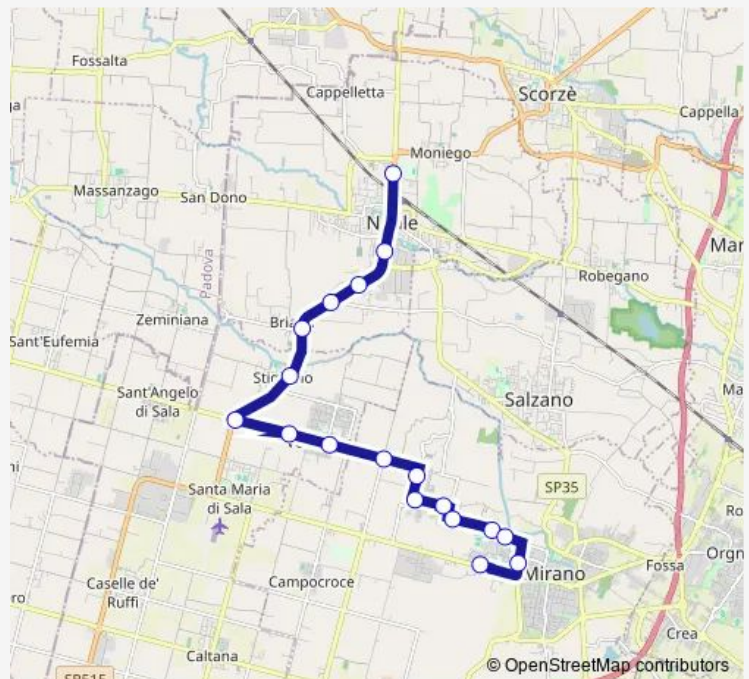

Bus 11E Noale De Pol - Mirano Matteotti

[Go to website](#)

Direction

Noale De Pol — Mirano Matteotti

18 stops

[Open route schedule](#)

- Noale De Pol
- Noale Moro
- Noale Vernice
- Noale Valli
- Briana
- Stigliano
- Sant Angelo Noalese
- Veternigo Pianiga
- Veternigo
- Mirano localita' Fontana
- Zianigo Desman
- Zianigo
- Mirano Contarini
- Mirano Civico 97
- Mirano Civico 16
- Mirano Minzoni
- Mirano Battisti
- Mirano Matteotti

Route schedule

Noale De Pol — Mirano Matteotti

Monday	14:15
Tuesday	14:15
Wednesday	14:15
Thursday	14:15
Friday	14:15
Saturday	—
Sunday	—

Route info

Direction: Noale De Pol

Stops: 18

Trip Duration: 0 hour 21 min

11E — Noale De Pol - Mirano Matteotti

11E Bus time schedules and route maps are available in an offline PDF at busmaps.com. Use the busmaps.com website to see live bus times, train schedule or subway schedule, and step-by-step directions for all public transit in Mirano

The schedule is provided in the local timezone. Times with "(+1)" indicate departures on the next day.

PDF file created on 2025-01-16

2024 BusMaps.com - All Rights Reserved