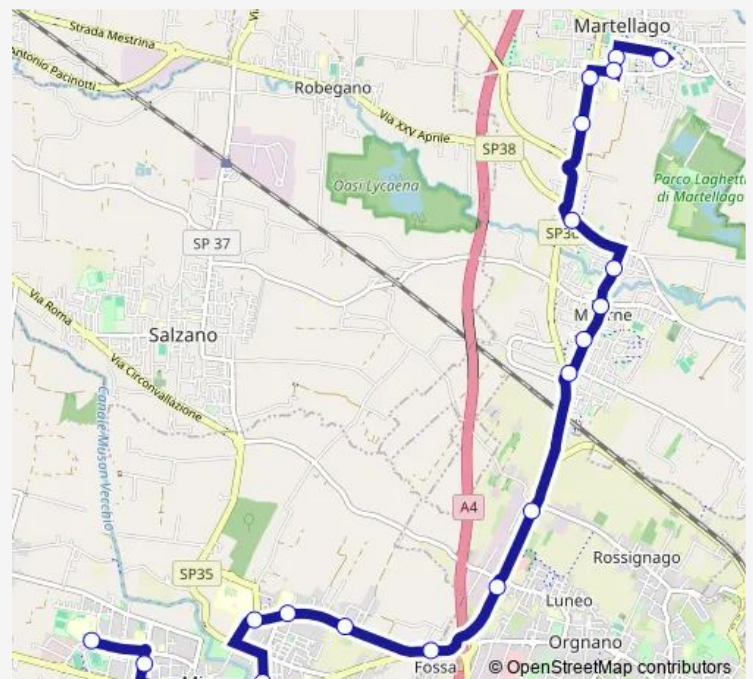

Spinea Zigaraga

Spinea Luneo

Mirano Fossa

Mirano Carducci

Mirano Treviso

Ospedale Mirano

Mirano Dante

Mirano Pestrino

Mirano Centro

Mirano Gramsci

Mirano Grimani

Route schedule

Martellago — Mirano Scuole

Monday 07:20

Tuesday 07:20

Wednesday 07:20

Thursday 07:20

Friday 07:20

Saturday 07:20

Sunday —

Route info

Direction: Martellago

Stops: 23

Trip Duration: 0 hour 22 min