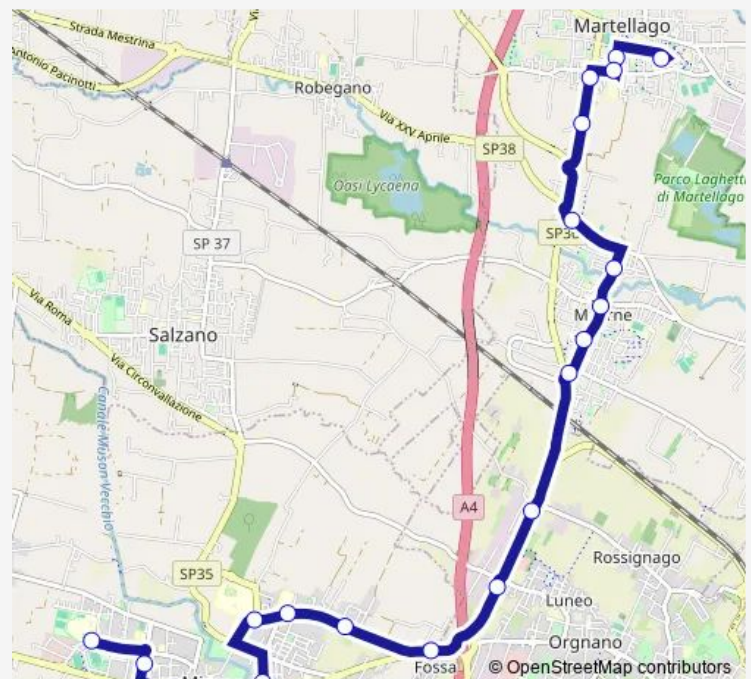

Mirano Centro

Mirano Gramsci

Mirano Grimani

Route schedule

Martellago — Mirano Scuole

Monday 07:20

Tuesday 07:20

Wednesday 07:20

Thursday 07:20

Friday 07:20

Saturday 07:20

Sunday —

Route info

Direction: Martellago

Stops: 23

Trip Duration: 0 hour 22 min