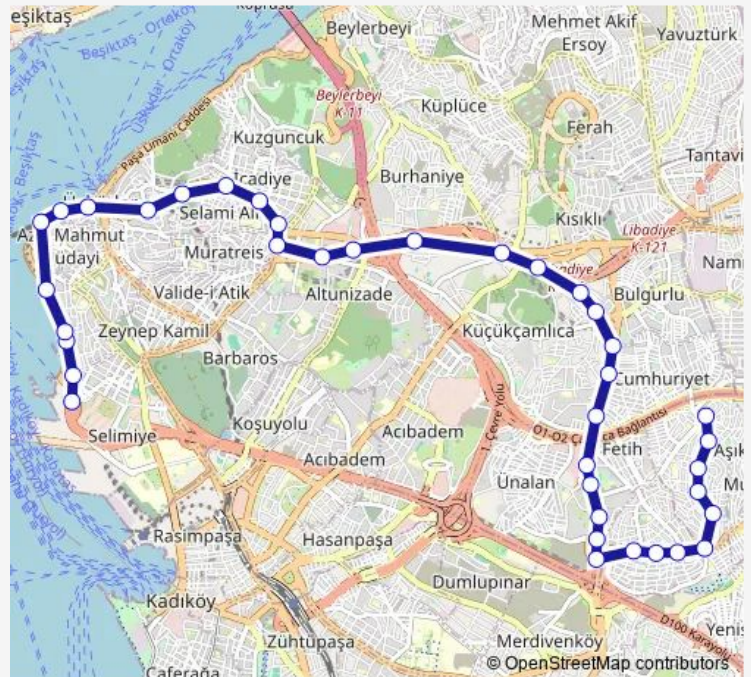

Bus 11E Harem Peronlar 2 - Esatpaşa

[Go to website](#)

Direction

HAREM PERONLAR 2 — ESATPAŞA

38 stops

[Open route schedule](#)

HAREM PERONLAR 2

HAREM

ÜSKÜDAR SAHİL YOLU

İHSANİYE İSKELE SOKAK

KIZ KULESİ

ŞEMSİPAŞA ASKERİ SOSYAL TESİSLERİ

ŞEMSİPAŞA

ÜSKÜDAR MARMARAY

ŞEHİT ÇETİN CAN

SETBAŞI

FISTIKAĞACI

KURUÇEŞME

Bağlarbaşı Kültür Merkezi

BAĞLARBAŞI

ŞEHİT EROL OLÇOK

ALTUNİZADE

MİLLET BAHÇESİ

KISIKLI

ÇAMLICA ŞEHİT ONUR ENSAR AYANOĞLU İLKOKULU

BULGURLU

GAZİLER

Route schedule

HAREM PERONLAR 2 — ESATPAŞA

Monday 07:00-19:15

Tuesday 07:00-19:15

Wednesday 07:00-19:15

Thursday 07:00-19:15

Friday 07:00-19:15

Saturday 06:50-19:00

Sunday —

Route info

Direction: HAREM PERONLAR 2

Stops: 38

Trip Duration: 0 hour 35 min

11E — Harem Peronlar 2 - Esatpaşa

BusMaps