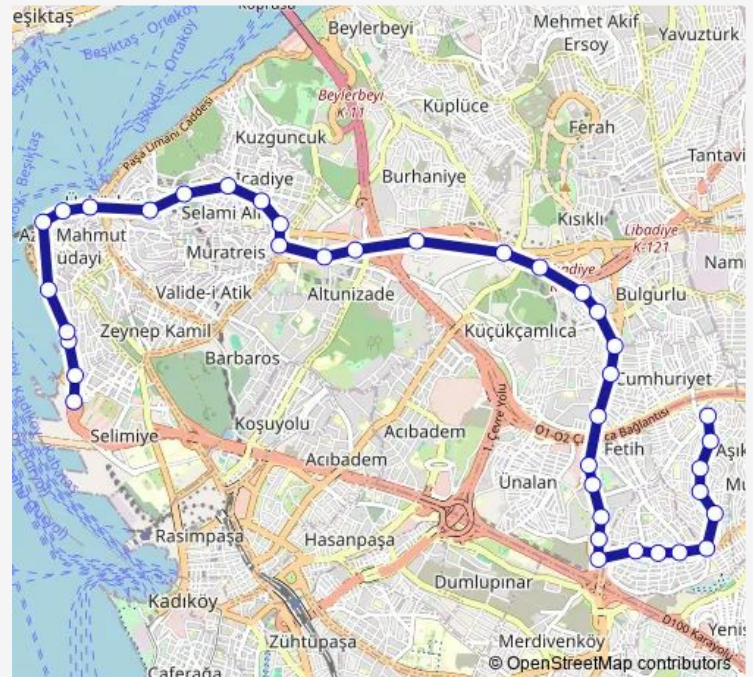

Thursday 07:00-19:15

Friday 07:00-19:15

Saturday 06:50-19:00

Sunday —

Route info

Direction: Harem Peronlar 2

Stops: 38

Trip Duration: 0 hour 35 min