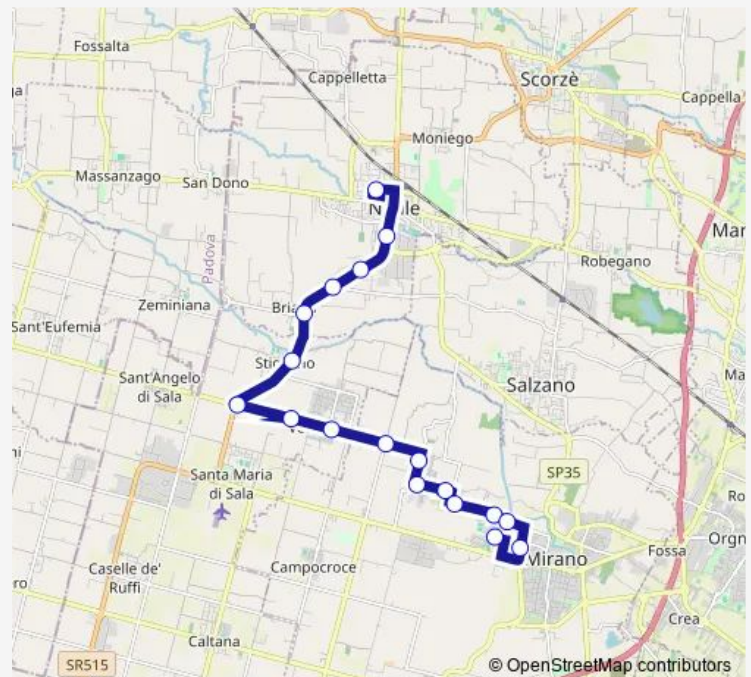

Bus 11E Noale - Mirano Scuole

[Go to website](#)

Direction

Mirano Matteotti — Noale

19 stops

[Open route schedule](#)

Mirano Matteotti

Mirano Perugino

Noale

Route schedule

Mirano Matteotti — Noale

Monday	06:55
Tuesday	06:55
Wednesday	06:55
Thursday	06:55
Friday	06:55
Saturday	—
Sunday	—

Route info

Direction: Mirano Matteotti

Stops: 19

Trip Duration: 0 hour 23 min

11E — Noale - Mirano Scuole

Direction

Noale — Mirano Scuole

18 stops

[Open route schedule](#)

Noale
Noale Moro
Noale Vernice
Noale Valli
Briana
Stigliano
Sant Angelo Noalese
Veternigo Pianiga
Veternigo
Mirano localita' Fontana
Zianigo Desman
Zianigo
Mirano Contarini
Mirano Civico 97
Mirano Civico 16
Mirano Minzoni
Mirano Battisti
Mirano Scuole

Route schedule

Noale — Mirano Scuole

Monday	07:18-07:23
Tuesday	07:18-07:23
Wednesday	07:18-07:23
Thursday	07:18-07:23
Friday	07:18-07:23
Saturday	07:18-07:23
Sunday	—

Route info

Direction: Noale

Stops: 18