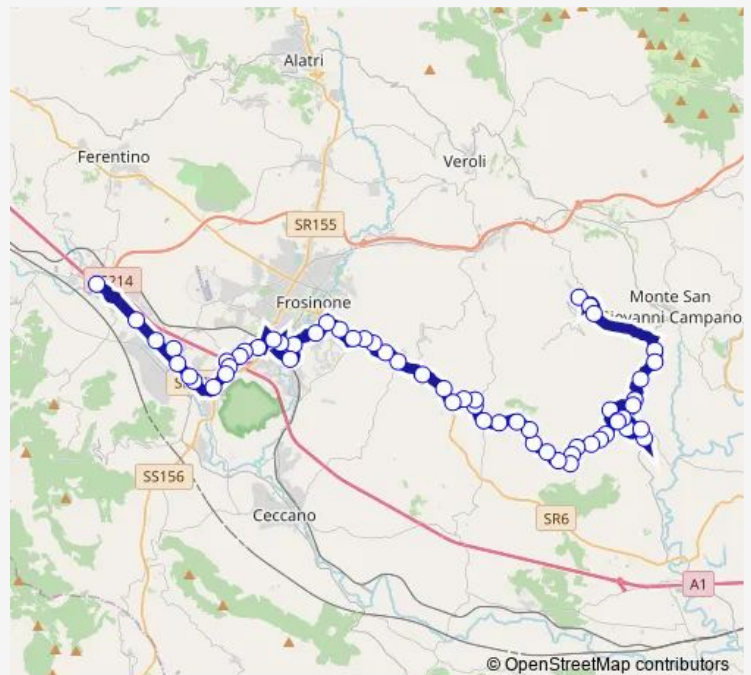

Strangolagalli | Camiciola # f5584

Ripi | Via Carpine Via Basso # f5585

Ripi | Carpine # f5586

Ripi | Via Colle Castagno Via Tavernole # f5587

Route schedule

Boville | Via Roma # f5662 — Ferentino | Zona Industriale # f5813

Monday 04:35-12:30

Tuesday 04:35-12:30

Wednesday 04:35-12:30

Thursday 04:35-12:30

Friday 04:35-12:30

Saturday —

Sunday —

Route info

Direction: Boville | Via Roma # f5662

Stops: 60

Trip Duration: 1 hour 9 min

Boville Ernica - Zona Industriale # Fr14d

Ripi | Via Colle Castagno Via Colle Lisi # f5588

Ripi | Colle Castagno # f5589

Ripi | Via San Giovanni Via Colle Ceraso # f5590