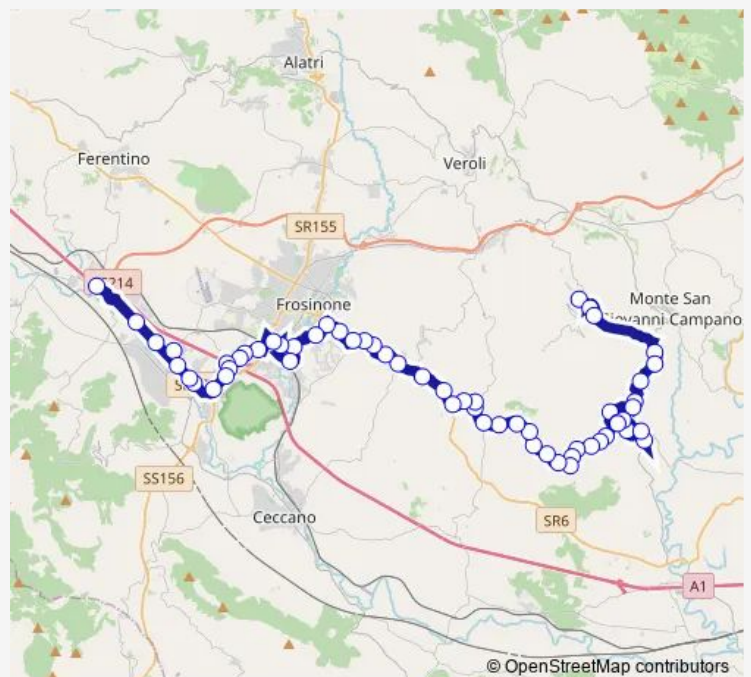

Strangolagalli | Camiciola # f5584

Ripi | Via Carpine Via Basso # f5585

Ripi | Carpine # f5586

Ripi | Via Colle Castagno Via Tavernole # f5587

Route schedule

Boville | Via Roma # f5662 — Ferentino | Zona Industriale # f5813

Monday 04:35-12:30

Tuesday 04:35-12:30

Wednesday 04:35-12:30

Thursday 04:35-12:30

Friday 04:35-12:30

Saturday —

Sunday —

Route info

Direction: Boville | Via Roma # f5662

Stops: 60

Trip Duration: 1 hour 9 min

Boville Ernica - Zona Industriale # Fr14d

Ripi | Via Colle Castagno Via Colle Lisi # f5588

Ripi | Colle Castagno # f5589

Ripi | Via San Giovanni Via Colle Ceraso # f5590