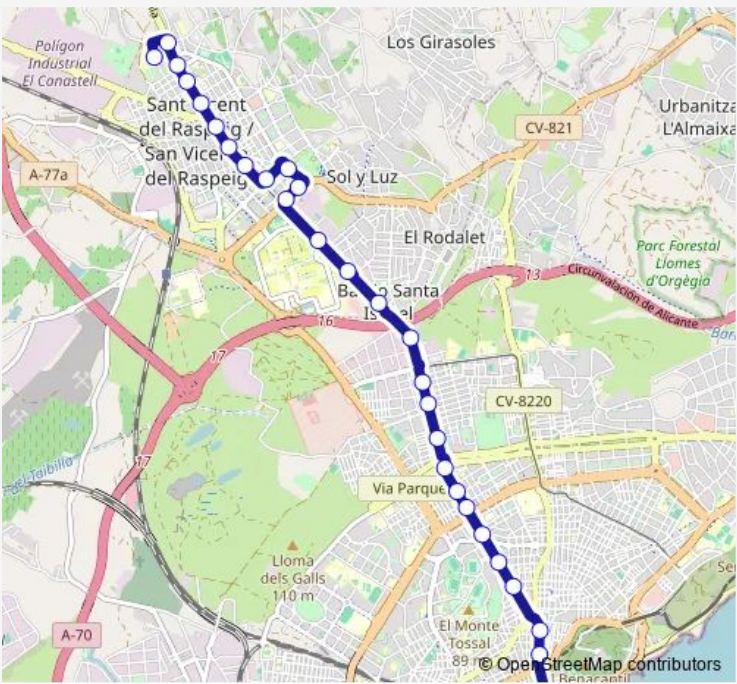

Bus L24n Alacant – Sant Vicente del Raspeig [nocturn]

[Go to website](#)

Direction
 Pl. Puerta De La Mar, s/n — C. Lillo Juan, 128 front - Hospital Sant Vicent
 29 stops
[Open route schedule](#)

- Pl. Puerta De La Mar, s/n
- Rambla Méndez Núñez, 22
- San Vicente, 20 [Alacant]
- Plaza De España-Panteón De Quijano I [Alacant]
- Alcoy, 2 – San Juan De Dios [Alacant]
- Alcoy, 54 [Alacant]
- C. Novelda, 10
- Novelda, 46 [Alacant]
- Novelda, 74 [Alacant]
- Novelda, 102 [Alacant]
- Novelda-Pintor Rodes [Alacant]
- Novelda Fte. 199 [Alacant]
- Novelda, 208 [Alacant]
- Novelda, 220 [Alacant]
- Alicante-Santa Isabel I [Sant Vicent del Raspeig]
- Alicante, 135 [Sant Vicent del Raspeig]
- C. Alicante, 83
- C. Perú, 4
- C. Perú, 10
- C. Villafranqueza, 58 front
- C. Ciudad Jardín, 7

Route schedule
 Pl. Puerta De La Mar, s/n — C. Lillo Juan, 128 front - Hospital Sant Vicent

Monday	—
Tuesday	—
Wednesday	—
Thursday	—
Friday	23:30
Saturday	00:50-06:10
Sunday	00:10-06:10

Route info
 Direction: Pl. Puerta De La Mar, s/n
 Stops: 29
 Trip Duration: 0 hour 33 min

C. Ancha de Castelar, 200

C. Lillo Juan, 128 front - Hospital Sant Vicent

Direction

C. Lillo Juan, 128 front - Hospital Sant Vicent — Pl. Puerta De La Mar, s/n

28 stops

[Open route schedule](#)

C. Lillo Juan, 128 front - Hospital Sant Vicent

Sunday 00:10-05:30

Route info

Direction: C. Lillo Juan, 128 front - Hospital Sant Vicent

Stops: 28

Trip Duration: 0 hour 31 min

Alcoy, 1 – Plaza De España [Alacant]

Calderón De La Barca, 7 [Alacant]

Rambla Méndez Núñez, 7