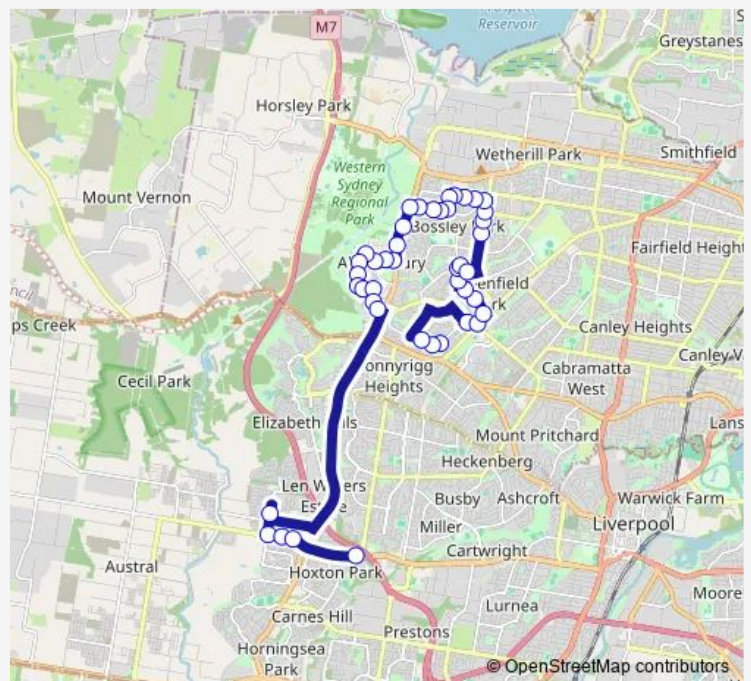

School Bus 9091 Edensor Park to Good Samaritan Catholic College

[Go to website](#)

Direction

Boomerang Rd After Porteous St — Good Samaritan College, Hoxton Park Rd

43 stops

[Open route schedule](#)

- Boomerang Rd After Porteous St
- Kalang Rd After Boomerang Rd
- Kalang Rd Opp Dobson Cl
- Edensor Rd At Sweethaven Rd
- Smithfield Rd Opp Edensor Rd
- Cherokee Av At Chickasaw Cres
- Cherokee Av At Natchez Cres
- Cherokee Av At Aztec Cl
- Sweethaven Rd Opp Cheyenne Rd
- Sweethaven Rd After Allambie Rd
- Arrowhead Rd After Sweethaven Rd
- Powhatan Reserve, Arrowhead Rd
- Mimosa Rd After Salter Rd
- Mimosa Rd Opp Mary Immaculate Primary School
- Mimosa Rd Opp Ellery St
- Quarry Rd Opp Bossley Park Shopping Centre
- Quarry Rd Opp Bougainville Av
- Opal Bossley Park Aged Care, Quarry Rd
- St Barnabas' Anglican Church, Quarry Rd
- Marconi Rd Opp Kingfisher Av

Route schedule

Boomerang Rd After Porteous St — Good Samaritan College, Hoxton Park Rd

Monday	07:00
Tuesday	07:00
Wednesday	07:00
Thursday	07:00
Friday	07:00
Saturday	—
Sunday	—

Route info

Direction: Boomerang Rd After Porteous St

Stops: 43

Trip Duration: 0 hour 55 min

9091 — Edensor Park to Good Samaritan Catholic College

Bossley Park Public School, Marconi Rd

Bossley Rd After Garrison Rd

Bossley Rd Before Candlewood St

Bossley Rd At Kanuka St

Thomas Hassall Anglican College, Kingsford Smith Av

Fifteenth Av At Kingsford Smith Av

Fifteenth Av After McMaster Av

Fifteenth Av At Mustang Cl

Good Samaritan College, Hoxton Park Rd

9091 School Bus time schedules and route maps are available in an offline PDF at busmaps.com. Use the busmaps.com website to see live bus times, train schedule or subway schedule, and step-by-step directions for all public transit in Liverpool