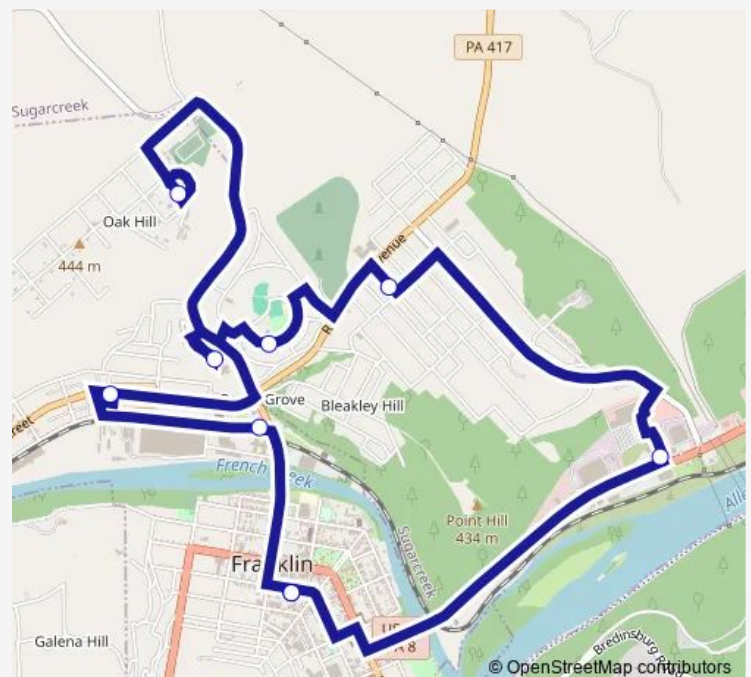

Bus Franklin-North Franklin - North

[Go to website](#)

Direction

Buffalo St Gazebo — Buffalo St Gazebo

9 stops

[Open route schedule](#)

Buffalo St Gazebo

Atlantic Ave and 13th St

Save-A-Lot

Oak Hill Apartments

Dale Ave and Meadville Pike

Circle St

Parker Ave / Fox St

Giant Eagle - Franklin

Buffalo St Gazebo

Route schedule

Buffalo St Gazebo — Buffalo St Gazebo

Monday 07:30-16:30

Tuesday 07:30-16:30

Wednesday 07:30-16:30

Thursday 07:30-16:30

Friday 07:30-16:30

Saturday 09:30-15:30

Sunday —

Route info

Direction: Buffalo St Gazebo

Stops: 9

Trip Duration: 0 hour 29 min

Franklin-North — Franklin - North