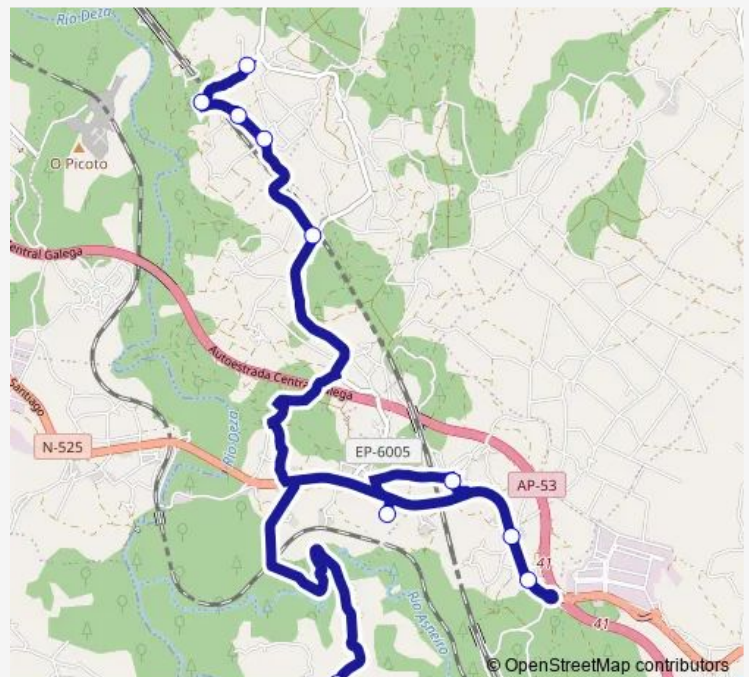

Bendoiro - Laxe

Mato Cristimil

Golmar Noceda

Anzo Cruceiro

Barrio Anzo

Anzo A Costa

Anzo Sixto

**Route schedule**

**Route info**

Direction: Ceip Xoaquín Loriga

Stops: 10

Trip Duration: 0 hour 30 min

■ XG696008 — Ceip Xoaquín Loriga - Anzo Sixto

**Direction**

Anzo Sixto — Ceip Xoaquín Loriga

10 stops

[Open route schedule](#)

Anzo Sixto

Anzo A Costa

Barrio Anzo

Anzo Cruceiro

Golmar Noceda

Mato Cristimil

Bendoiro - Laxe

**Route info**

Direction: Anzo Sixto

Stops: 10

Trip Duration: 0 hour 30 min

XG696008 Bus time schedules and route maps are available in an offline PDF at [busmaps.com](https://busmaps.com). Use the [busmaps.com](https://busmaps.com) website to see live bus times, train schedule or subway schedule, and step-by-step directions for all public transit in Silleda