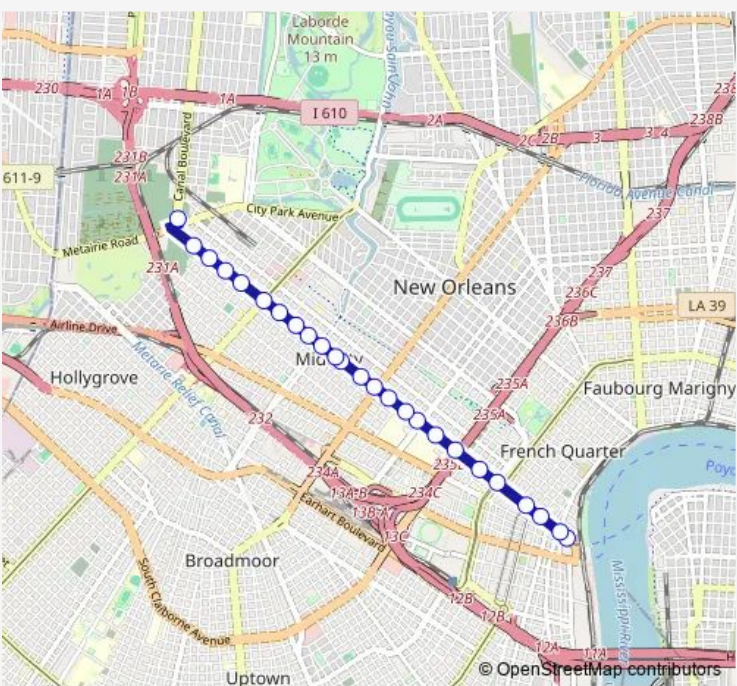

Tram 47 Canal Streetcar - Cemeteries

[Go to website](#)

Direction
 Cemeteries Transit Terminal — Harrah's Casino
 25 stops
[Open route schedule](#)

- Cemeteries Transit Terminal
- Canal + Saint Anthony (In)
- Canal + Saint Patrick (In)
- Canal + Murat (In)
- Canal + Hennessy (In)
- Canal at S. Carrollton
- Canal at Scott (In)
- Canal at Telemachus (In)
- Canal at Clark (In)
- Canal and Norman C. Francis Pkwy (In)
- Canal at Lopez (In)
- Canal at Salcedo (In)
- Canal at S. White
- Canal at S. Broad
- Canal at Dorgenois (In)
- Canal at Tonti (In)
- Canal at Galvez (In)
- Canal at Prieur (In)
- Canal at S. Claiborne (In)
- Canal at Lasalle (In)
- Canal + S. Rampart (In)

Route info
 Direction: Cemeteries Transit Terminal
 Stops: 25
 Trip Duration: 0 hour 30 min

47 — Canal Streetcar - Cemeteries **BusMaps**

Canal at Carondelet (In)

Canal at Camp (In)

Canal at S. Peters (In)

Harrah's Casino

Direction

Harrah's Casino — Cemeteries Transit Terminal

25 stops

[Open route schedule](#)

Harrah's Casino

Canal at N. Peters (Out)

Canal at Chartres (Out)

Monday 03:33-02:53⁺¹Tuesday 03:33-02:53⁺¹Wednesday 03:33-02:53⁺¹Thursday 03:33-02:53⁺¹Friday 03:33-02:53⁺¹Saturday 03:33-02:53⁺¹Sunday 03:33-02:53⁺¹

Route info

Direction: Harrah's Casino

Stops: 25

Trip Duration: 0 hour 33 min