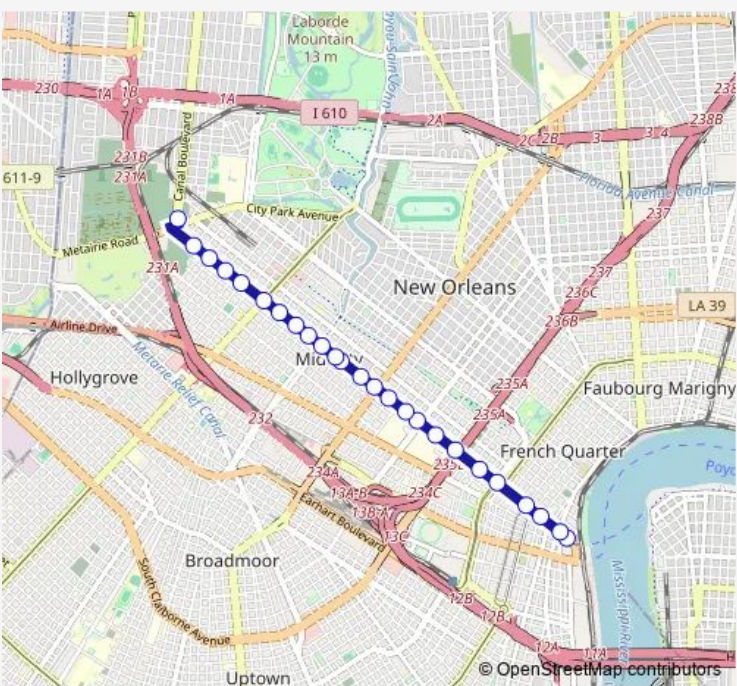

Tram 47 Canal Streetcar - Cemeteries

[Go to website](#)

Direction
 Cemeteries Transit Terminal — Harrah's Casino
 25 stops
[Open route schedule](#)

- Cemeteries Transit Terminal
- Canal + Saint Anthony (In)
- Canal + Saint Patrick (In)
- Canal + Murat (In)
- Canal + Hennessy (In)
- Canal at S. Carrollton
- Canal at Scott (In)
- Canal at Telemachus (In)
- Canal at Clark (In)
- Canal and Norman C. Francis Pkwy (In)
- Canal at Lopez (In)
- Canal at Salcedo (In)
- Canal at S. White
- Canal at S. Broad
- Canal at Dorgenois (In)
- Canal at Tonti (In)
- Canal at Galvez (In)
- Canal at Prieur (In)
- Canal at S. Claiborne (In)
- Canal at Lasalle (In)
- Canal + S. Rampart (In)

Route info
 Direction: Cemeteries Transit Terminal
 Stops: 25
 Trip Duration: 0 hour 33 min

47 — Canal Streetcar - Cemeteries **BusMaps**

Canal at Carondelet (In)

Canal at Camp (In)

Canal at S. Peters (In)

Harrah's Casino

Direction

Harrah's Casino — Cemeteries Transit Terminal

25 stops

[Open route schedule](#)

Harrah's Casino

Canal at N. Peters (Out)

Canal at Chartres (Out)

Monday	03:33-02:53 ⁺¹
Tuesday	03:33-02:53 ⁺¹
Wednesday	03:33-02:53 ⁺¹
Thursday	03:33-02:53 ⁺¹
Friday	03:33-02:53 ⁺¹
Saturday	03:33-02:53 ⁺¹
Sunday	03:33-02:53 ⁺¹

Route info

Direction: Harrah's Casino

Stops: 25