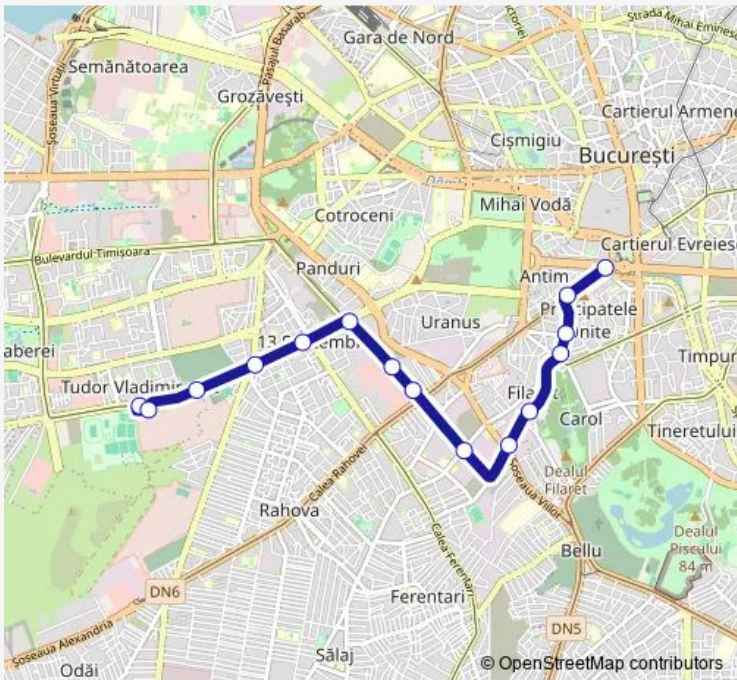

**Direction**  
 Piata Unirii — Ghencea

15 stops

[Open route schedule](#)

- Piata Unirii
- 11 Iunie
- Gramont
- Parcul Carol I
- Autogara Filaret
- Soseaua Viilor
- Spatarul Preda
- Calea Rahovei
- Inox
- Calea 13 Septembrie
- Sebastian
- Drumul Sarii
- Cimitirul Ghencea
- Ghencea
- Ghencea

Route schedule  
 Piata Unirii — Ghencea

Monday	05:35-22:55
Tuesday	05:35-22:55
Wednesday	05:35-22:55
Thursday	05:35-22:55
Friday	05:35-22:55
Saturday	05:35-22:55
Sunday	05:34-22:55

Route info

Direction: Piata Unirii

Stops: 15

Trip Duration: 0 hour 30 min

## Direction

Ghencea — Piata Unirii

14 stops

[Open route schedule](#)

Ghencea

Cimitirul Ghencea

Drumul Sarii

Sebastian