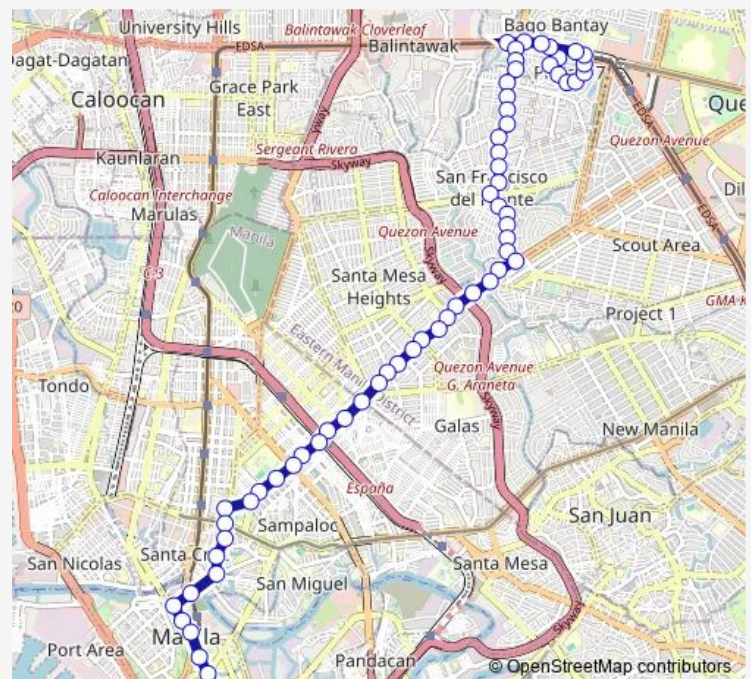

Roosevelt Avenue / Road B Intersection, Quezon City

Roosevelt Avenue / Adams Intersection, Quezon City

Roosevelt Avenue / De Jesus Intersection, Quezon City

Roosevelt Avenue, Quezon City

Roosevelt Avenue, Quezon City

Route schedule

Dangay / Bansalangin Intersection, Quezon City — T.M. Kalaw / Maria Y. Orosa St

Monday 00:00

Tuesday 00:00

Wednesday 00:00

Thursday 00:00

Friday 00:00

Saturday 00:00

Sunday 00:00

Route info

Direction: Dangay / Bansalangin Intersection, Quezon City

Stops: 64

Trip Duration: 1 hour 3 min

■ Proj. 7 - T.M. Kalaw via Roosevelt, Quezon Ave.

Roosevelt Avenue, Quezon City

Roosevelt Avenue / Atty. Pal Senador Sr. Intersection,
Quezon City

Roosevelt Avenue / Baler Intersection, Quezon City

Jehovah's Witness Watchtower Branch Office, Roosevelt
Avenue, Quezon City

Jehovah's Witness Watchtower Branch Office, Roosevelt
Avenue, Quezon City

Del Monte Avenue / Roosevelt Avenue Intersection, Que-
zon City