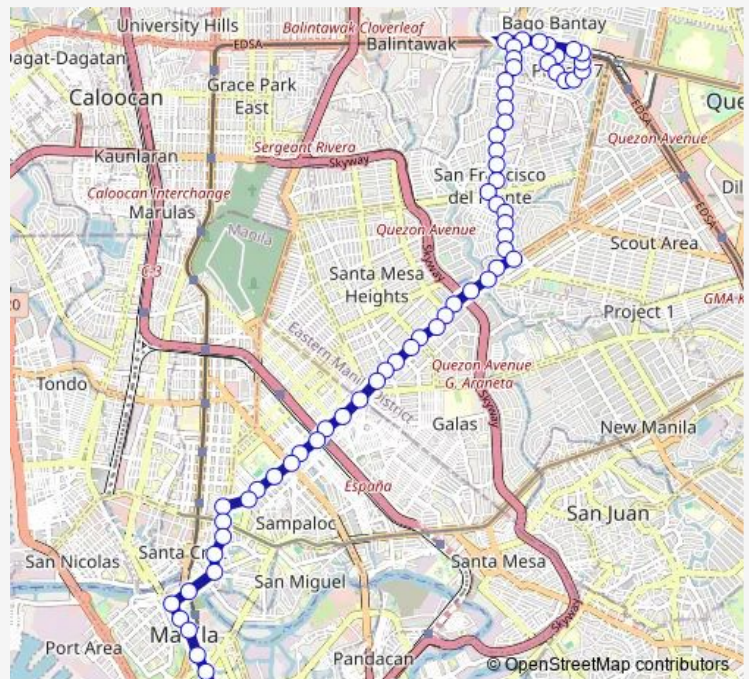

Epifanio de los Santos Avenue / Congressional Avenue Intersection, Quezon City

Epifanio de los Santos Avenue, Quezon City

Dangay, Quezon City

Roosevelt Avenue / Road B Intersection, Quezon City

Roosevelt Avenue / Adams Intersection, Quezon City

Roosevelt Avenue / De Jesus Intersection, Quezon City

Roosevelt Avenue, Quezon City

Roosevelt Avenue, Quezon City

### Route schedule

Dangay / Bansalangin Intersection, Quezon City — T.M. Kalaw / Maria Y. Orosa St

Monday 00:00

Tuesday 00:00

Wednesday 00:00

Thursday 00:00

Friday 00:00

Saturday 00:00

### Route info

Direction: Dangay / Bansalangin Intersection, Quezon City

Stops: 64

Trip Duration: 1 hour 3 min

■ Proj. 7 - T.M. Kalaw via Roosevelt, Quezon Ave.

Roosevelt Avenue, Quezon City

Roosevelt Avenue / Atty. Pal Senador Sr. Intersection,  
Quezon City