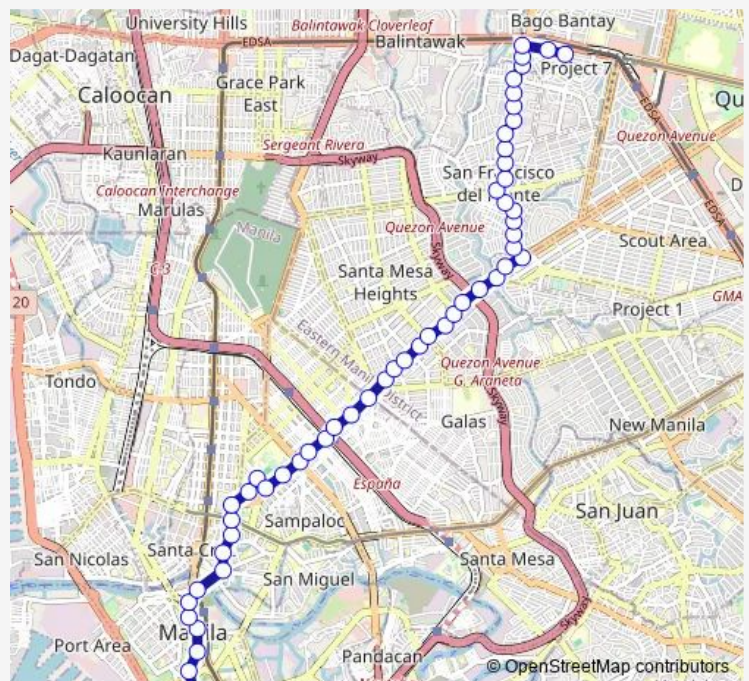

España Blvd / Arsenio H. Lacson Ave Intersection, Manila

Ramon Magsaysay High School, Espana Boulevard, Manila

Espana Boulevard / Ruperto. S. Crsitobal Streett Intersection, Manila

### Route schedule

T.M. Kalaw / Maria Y. Orosa St — Dangay / Bansalangin Intersection, Quezon City

Monday	00:00
Tuesday	00:00
Wednesday	00:00
Thursday	00:00
Friday	00:00
Saturday	00:00
Sunday	00:00

### Route info

Direction: T.M. Kalaw / Maria Y. Orosa St

Stops: 53

Trip Duration: 0 hour 54 min

Proj. 7 - T.M. Kalaw via Roosevelt, Quezon Ave.

Espana Boulevard / Gen. E. Quintos Street Intersection, Manila