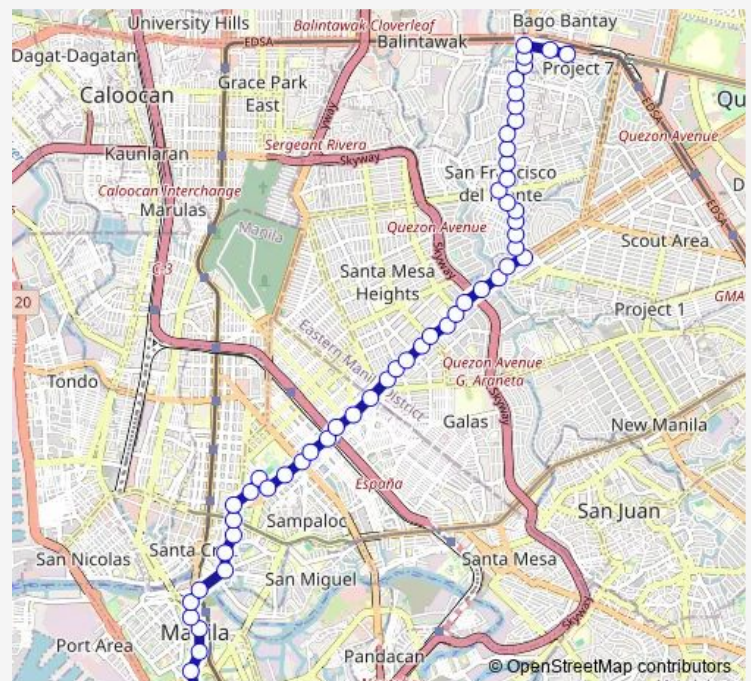

P. Noval / España Blvd Intersection, Manila

España Blvd / Osmeña Drive Intersection, Manila

España Blvd / Arsenio H. Lacson Ave Intersection, Manila

Ramon Magsaysay High School, Espana Boulevard, Manila

Espana Boulevard / Ruperto. S. Crsitobal Streett Intersection, Manila

Route schedule

T.M. Kalaw / Maria Y. Orosa St — Dangay / Bansalangin Intersection, Quezon City

Monday	00:00
Tuesday	00:00
Wednesday	00:00
Thursday	00:00
Friday	00:00
Saturday	00:00
Sunday	00:00

Route info

Direction: T.M. Kalaw / Maria Y. Orosa St

Stops: 53

Trip Duration: 0 hour 54 min

Proj. 7 - T.M. Kalaw via Roosevelt, Quezon Ave.

Espana Boulevard / Gen. E. Quintos Street Intersection, Manila

Instruccion / Espana Boulevard Intersection, Manila