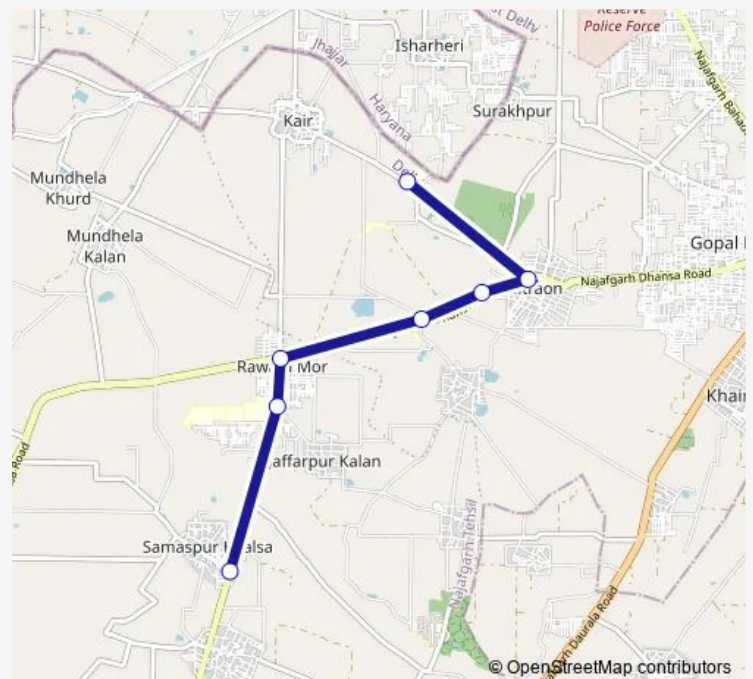

Bus 827Inkstlup

[Go to website](#)

Direction

Kair Depot — Samaspur Khalsa

7 stops

[Open route schedule](#)

Kair Depot

Mitraon Village (Dhansa Road)

Mitraon School

Surehra Crossing

Rawta Crossing

Jaffarpur Rtrm Hospital

Samaspur Khalsa

Route schedule

Kair Depot — Samaspur Khalsa

Monday 07:31-22:27

Tuesday 07:31-22:27

Wednesday 07:31-22:27

Thursday 07:31-22:27

Friday 07:31-22:27

Saturday 07:31-22:27

Sunday 07:31-22:27

Route info

Direction: Kair Depot

Stops: 7

Trip Duration: 0 hour 28 min

827Inkstlup

BusMaps

827Inkstlup Bus time schedules and route maps are available in an offline PDF at busmaps.com. Use the busmaps.com website to see live bus times, train schedule or subway schedule, and step-by-step directions for all public transit in Mitraon