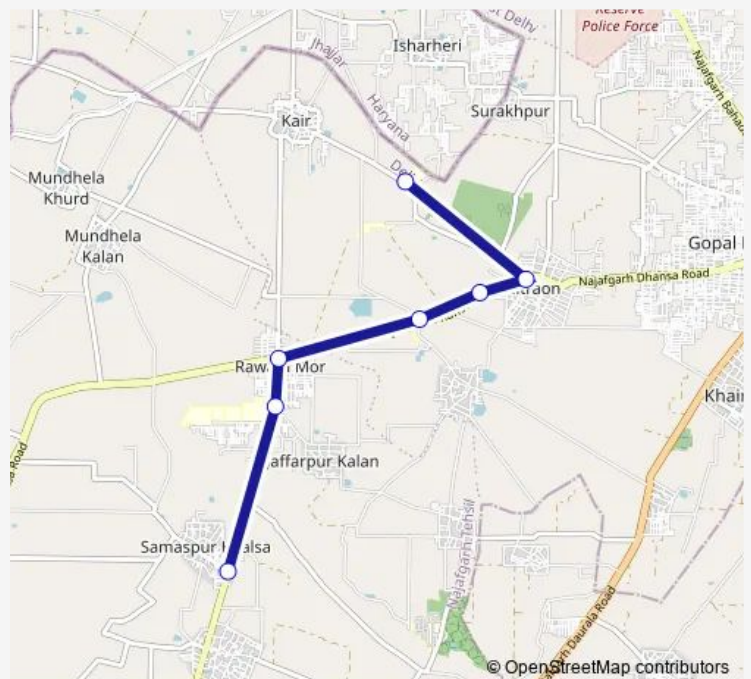

Bus 827Inkstlup

[Go to website](#)

Direction

Kair Depot — Samaspur Khalsa

7 stops

[Open route schedule](#)

Kair Depot

Mitraon Village (Dhansa Road)

Mitraon School

Surehra Crossing

Rawta Crossing

Jaffarpur Rtrm Hospital

Samaspur Khalsa

Route schedule

Kair Depot — Samaspur Khalsa

Monday 07:31-22:27

Tuesday 07:31-22:27

Wednesday 07:31-22:27

Thursday 07:31-22:27

Friday 07:31-22:27

Saturday 07:31-22:27

Sunday 07:31-22:27

Route info

Direction: Kair Depot

Stops: 7

Trip Duration: 0 hour 28 min

827Inkstlup Bus time schedules and route maps are available in an offline PDF at busmaps.com. Use the busmaps.com website to see live bus times, train schedule or subway schedule, and step-by-step directions for all public transit in Mitraon