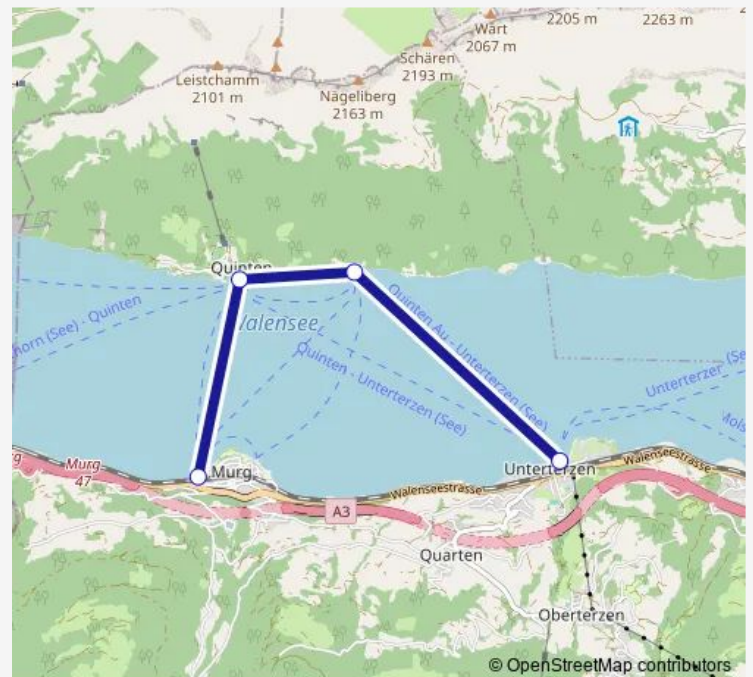

Ferry 235 BAT 235

[Go to website](#)

Direction

undefined — undefined

0 stops

[Open route schedule](#)

Route schedule

undefined — undefined

Monday 17:00

Tuesday 17:00

Wednesday 17:00

Thursday 17:00

Friday 17:00

Saturday 17:00

Sunday 17:00

Route info

Direction:

Stops: 0

Trip Duration: – min

■ 235 — BAT 235

235 Ferry time schedules and route maps are available in an offline PDF at busmaps.com. Use the busmaps.com website to see live bus times, train schedule or subway schedule, and step-by-step directions for all public transit in Glarus