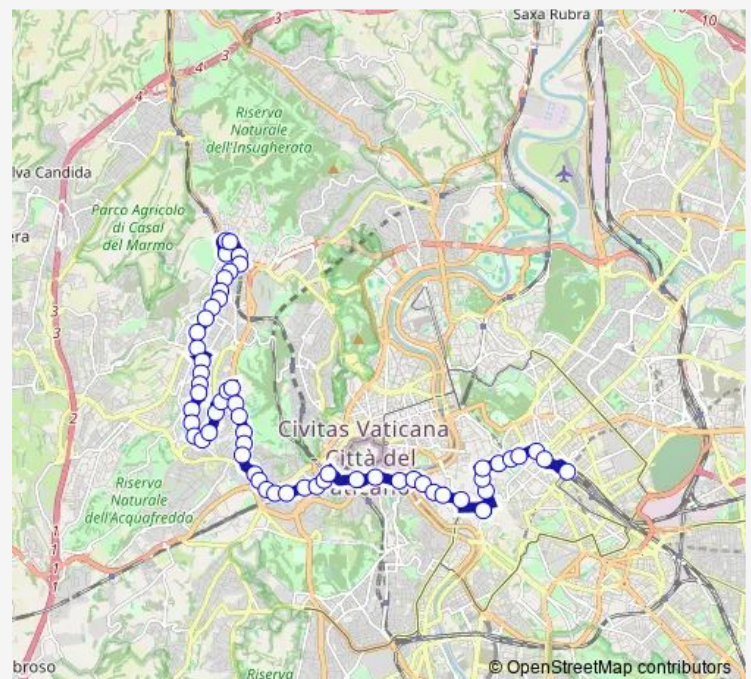

Thursday —

Friday 01:01-02:50⁺¹

Saturday 00:54-02:50⁺¹

Sunday 00:54-02:36⁺¹

Route info

Direction: Staz.Ne Monte Mario (FS-FI3)

Stops: 58

Trip Duration: 1 hour 8 min