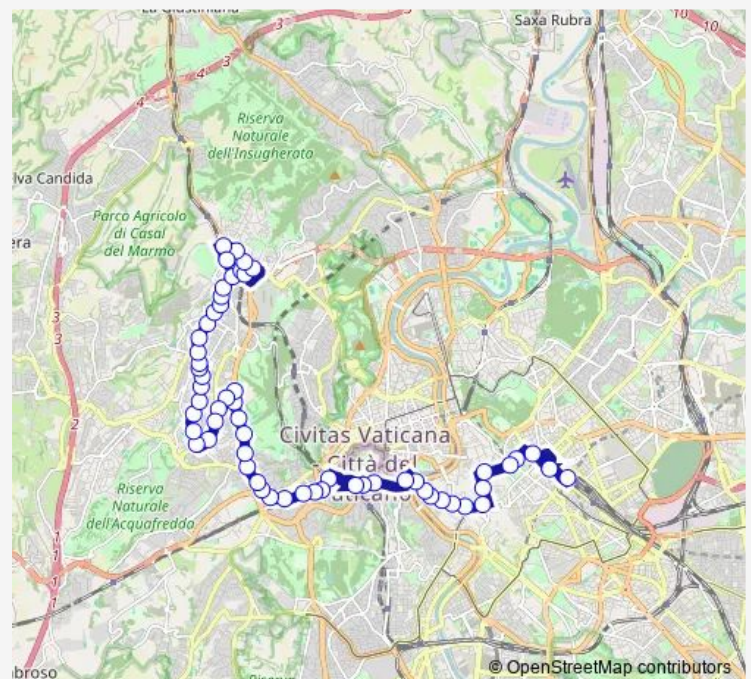

Monti DI Primavalle

Monti DI Primavalle/Torrigio

Battistini (Ma)

Route schedule

Staz.Ne Monte Mario (FS-FI3) — TERMINI

Monday	01:01-02:36 ⁺¹
Tuesday	01:01-02:36 ⁺¹
Wednesday	01:01-02:36 ⁺¹
Thursday	01:01-02:36 ⁺¹
Friday	01:01-02:50 ⁺¹
Saturday	00:54-02:50 ⁺¹
Sunday	00:54-02:36 ⁺¹

Route info

Direction: Staz.Ne Monte Mario (FS-FI3)

Stops: 58

Trip Duration: 1 hour 8 min

■ n46

BusMaps

Battistini/Lucio Ii

Battistini/Melchiade Papa

Route info

Direction: TERMINI

Stops: 60

Trip Duration: 1 hour 2 min

Aurelia/Irnerio (Ma)

Boccea/Accursio

Tardini

TARDINI/ALBERGOTTI