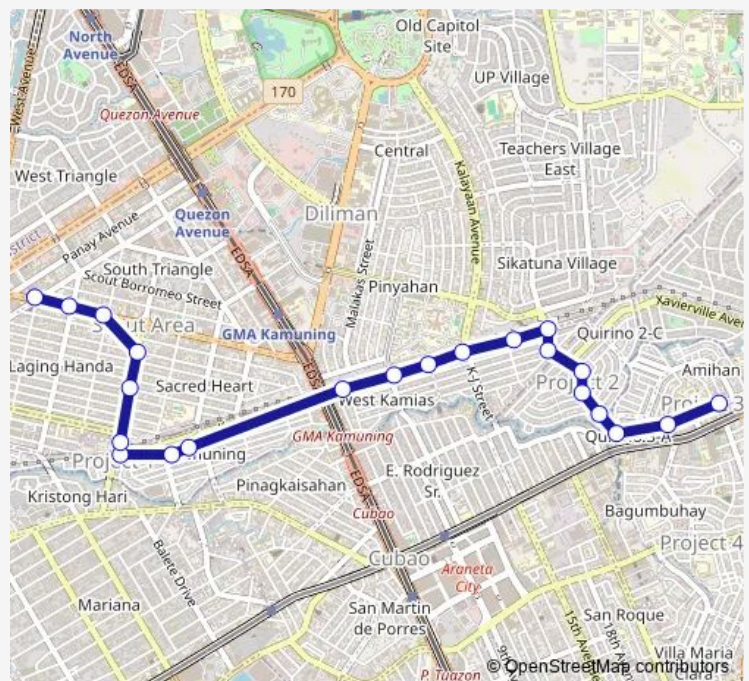

Tomas Morato Ave / Marathon

### Route schedule

Molave, Quezon City, Manila — Timog Ave / Scout Santiago Intersection, Quezon City, Manila

Monday 00:00

Tuesday 00:00

Wednesday 00:00

Thursday 00:00

Friday 00:00

Saturday 00:00

### Route info

Direction: Molave, Quezon City, Manila

Stops: 22

Trip Duration: 0 hour 30 min

Proj 2 3 Welcome Rtda

Tomas Morato Ave / Scout De Guia Intersection, Quezon City, Manila

Scout Limbaga, Quezon City, Manila