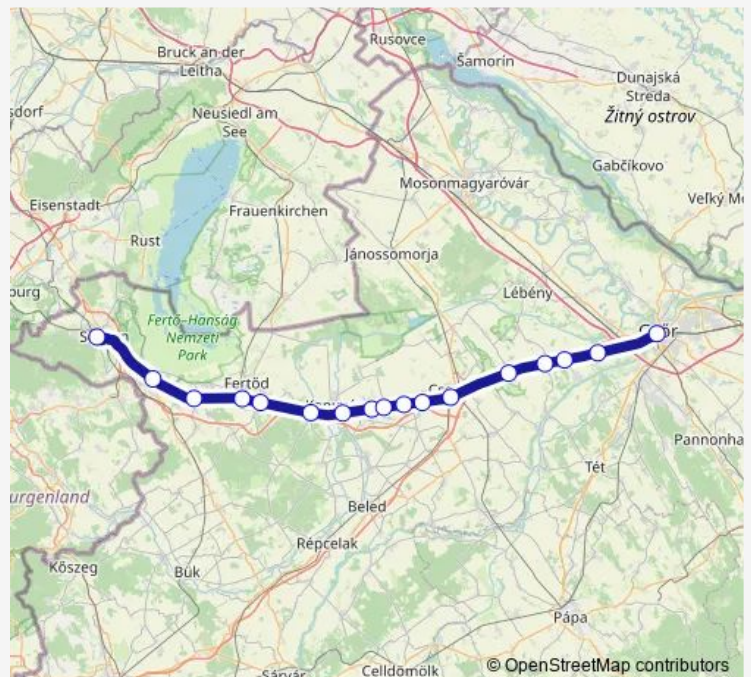

### Direction

undefined — undefined

0 stops

[Open route schedule](#)

### Route schedule

undefined — undefined

Monday 07:45

Tuesday 07:45

Wednesday 07:45

Thursday 07:45

Friday 07:45

Saturday 07:45

### Route info

Direction:

Stops: 0

Trip Duration: – min

■ 9927