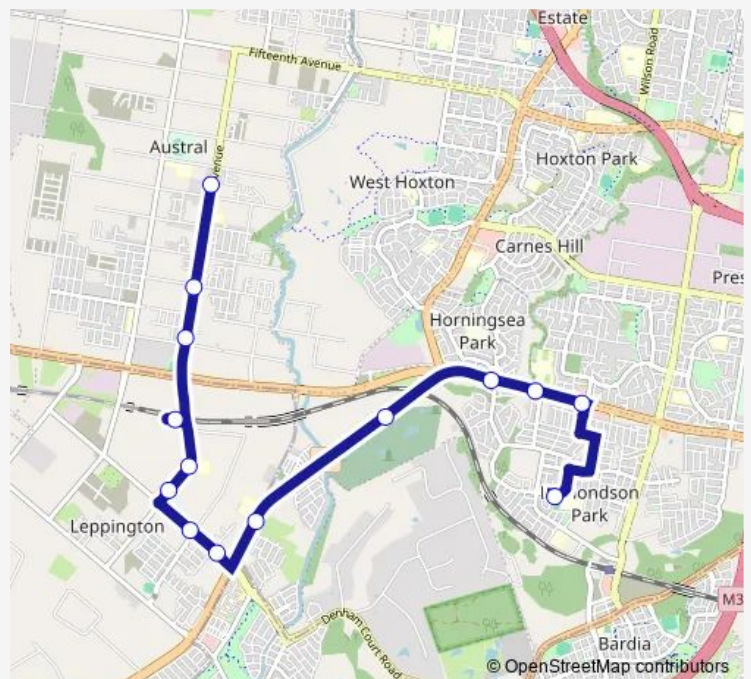

School Bus 4042 St Francis College to Austral

[Go to website](#)

**Direction**

St Francis Catholic College, School Grounds — Edmondson Av Before Hopkins Pl

14 stops

[Open route schedule](#)

- St Francis Catholic College, School Grounds
- Camden Valley Way At Gellibrand Rd
- Camden Valley Way Opp William Carey Christian School
- Camden Valley Way At Talana Hill Dr
- Forest Lawn Cemetery, Camden Valley Way
- 1370 Camden Valley Way
- Ingleburn Rd After Camden Valley Way
- Ingleburn Rd After Byron Rd
- Rickard Rd After Ingleburn Rd
- Rickard Rd Opp Leppington Public School
- Leppington Station, Stand A
- Edmondson Av Opp Scalabrini Village
- Edmondson Av Before Seventh Av
- Edmondson Av Before Hopkins Pl

**Route schedule**

St Francis Catholic College, School Grounds — Edmondson Av Before Hopkins Pl

Monday	14:55
Tuesday	14:55
Wednesday	14:55
Thursday	14:55
Friday	14:55
Saturday	—
Sunday	—

**Route info**

Direction: St Francis Catholic College, School Grounds

Stops: 14

Trip Duration: 0 hour 25 min

4042 — St Francis College to Austral

4042 School Bus time schedules and route maps are available in an offline PDF at [busmaps.com](https://busmaps.com). Use the [busmaps.com](https://busmaps.com) website to see live bus times, train schedule or subway schedule, and step-by-step directions for all public transit in Liverpool