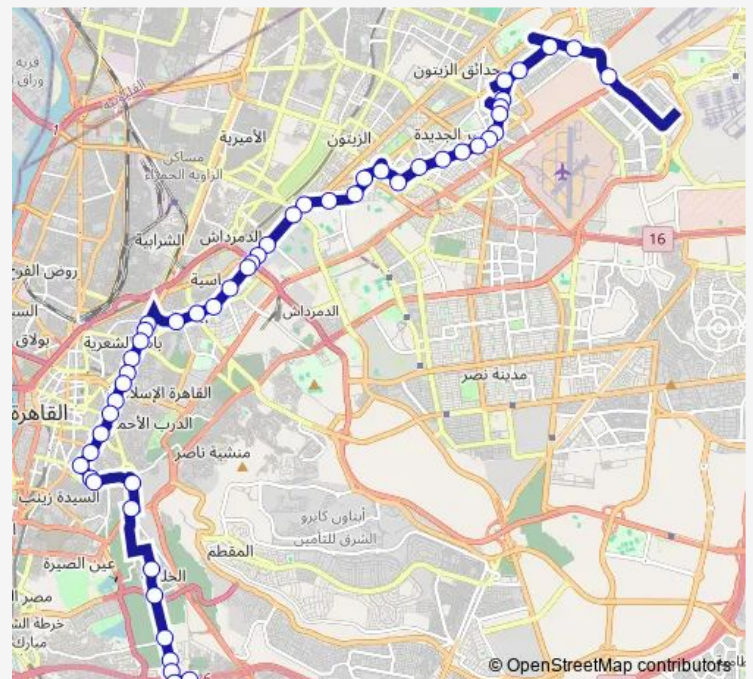

Basateen Rd.

Imam Al Shafei Mosque (Basateen Rd.)

Al Sayeda Aisha Station

Al Sayeda Aisha

Al Soltan Hassan Mosque

Child Care Club Association - Al Sayeda Zeinab

Al Sayeda Zeinab District Presidency

Qadry Basha (Al Sayeda Zeinab)

Al Tawheed Wal Nour (Al Sayeda Zeinab)

Ahmed Maher Teaching Hospital

Cairo Security Directorate

Route schedule

Saqr Quraish — Sun City Mall

| | |
|-----------|-------|
| Monday | 10:00 |
| Tuesday | 10:00 |
| Wednesday | 10:00 |
| Thursday | 10:00 |
| Friday | 10:00 |
| Saturday | 10:00 |
| Sunday | 10:00 |

Route info

Direction: Saqr Quraish

Stops: 61

Trip Duration: 2 hour 22 min

Minibus 55 — Masaken Sheraton - Saqr Quraish Station **BusMaps**

Al Banat Mosque

Al Mosky (Port Said St.)

Port Said St. Pedestrian Al Mosky

Wednesday 10:00

Thursday 10:00

Friday 10:00

Saturday 10:00

Sunday 10:00

Route info

Direction: Military Academy Stadium (Sheraton)

Stops: 57