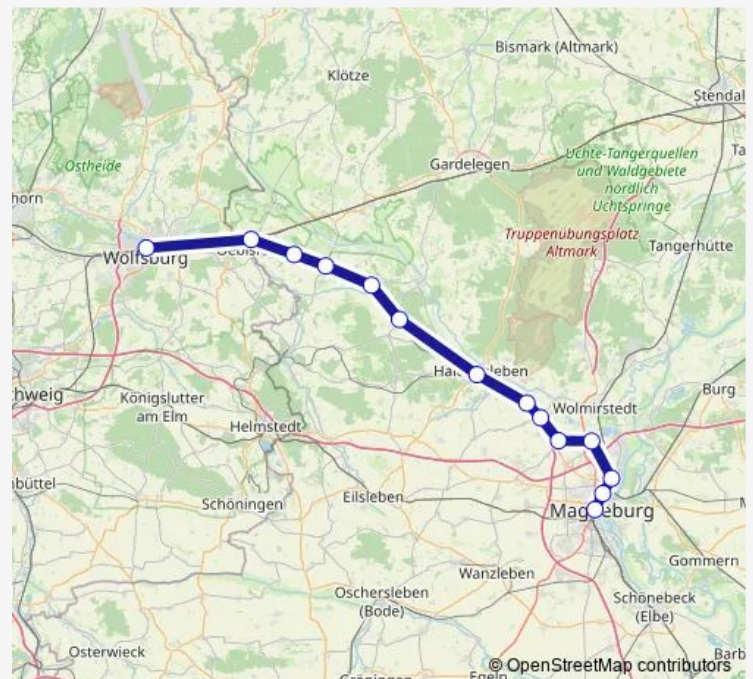

Regional Rail Service Rb36

[Go to website](#)

Direction

Wolfsburg, Hauptbahnhof — Magdeburg Hbf

14 stops

[Open route schedule](#)

Wolfsburg, Hauptbahnhof

Oebisfelde

Barleben

Magdeburg-Eichenweiler

Magdeburg-Neustadt

Magdeburg Hbf

Route schedule

Wolfsburg, Hauptbahnhof — Magdeburg Hbf

Monday 04:49-23:20

Tuesday 04:49-23:20

Wednesday 04:49-23:20

Thursday 04:49-23:20

Friday 04:49-23:20

Saturday 04:49-23:20

Sunday 04:49-23:20

Route info

Direction: Wolfsburg, Hauptbahnhof

Stops: 14

Trip Duration: 1 hour 11 min

Rb36

BusMaps

Direction

Magdeburg Hbf — Wolfsburg, Hauptbahnhof

14 stops

[Open route schedule](#)

Magdeburg Hbf