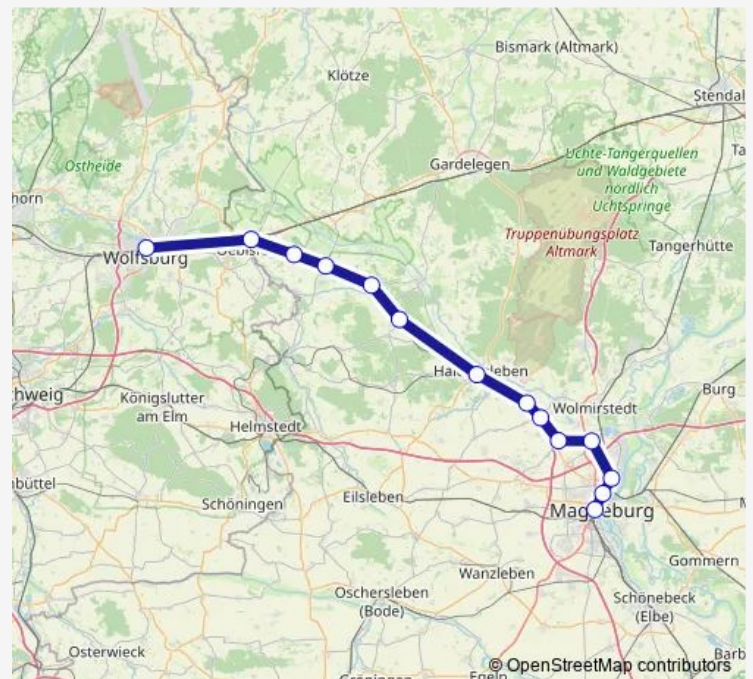

### Direction

Wolfsburg, Hauptbahnhof — Magdeburg Hbf

14 stops

[Open route schedule](#)

Wolfsburg, Hauptbahnhof

Oebisfelde

Bösdorf(Sachs-Anh)

Rätzlingen

Magdeburg-Neustadt

Magdeburg Hbf

### Route schedule

Wolfsburg, Hauptbahnhof — Magdeburg Hbf

Monday 04:49-23:20

Tuesday 04:49-23:20

Wednesday 04:49-23:20

Thursday 04:49-23:20

Friday 04:49-23:20

Saturday 04:49-23:20

### Route info

Direction: Wolfsburg, Hauptbahnhof

Stops: 14

Trip Duration: 1 hour 11 min

■ RB36

BusMaps