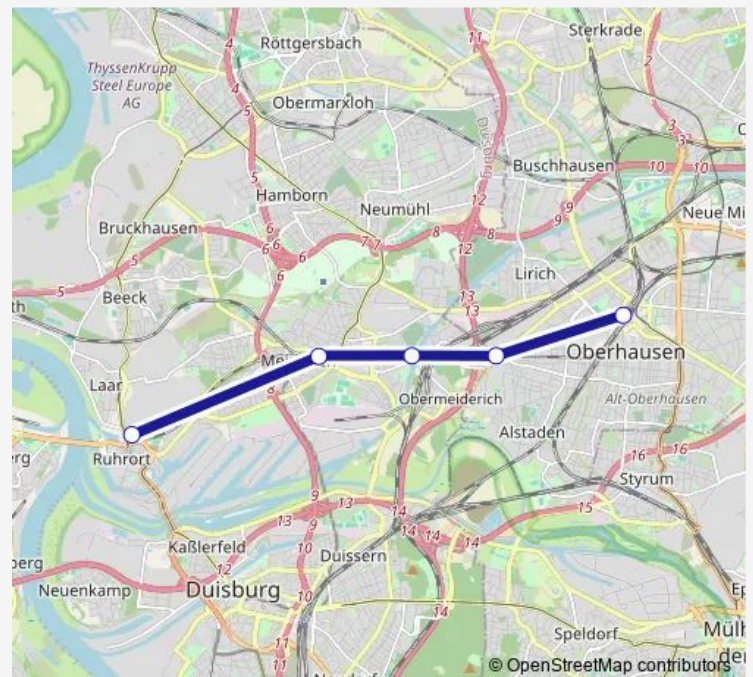

Regional Rail Service RB36

[Go to website](#)

Direction

DU-Ruhrort — Oberhausen Hbf

5 stops

[Open route schedule](#)

DU-Ruhrort

DU-Meiderich Süd

DU-Meiderich Ost

DU-Obermeiderich Bf

Oberhausen Hbf

Route schedule

DU-Ruhrort — Oberhausen Hbf

Monday	04:46-00:16 ⁺¹
Tuesday	04:46-00:16 ⁺¹
Wednesday	04:46-00:16 ⁺¹
Thursday	04:46-00:16 ⁺¹
Friday	04:46-00:16 ⁺¹
Saturday	06:16-00:16 ⁺¹
Sunday	07:16-00:16 ⁺¹

Route info

Direction: DU-Ruhrort

Stops: 5

Trip Duration: 0 hour 12 min

■ RB36

Direction

Oberhausen Hbf — DU-Ruhrort

5 stops

Monday	04:31-23:31
Tuesday	04:31-23:31
Wednesday	04:31-23:31
Thursday	04:31-23:31
Friday	04:31-23:31
Saturday	05:31-23:31
Sunday	06:31-23:31

Route info

Direction: Oberhausen Hbf

Stops: 5

Trip Duration: 0 hour 12 min