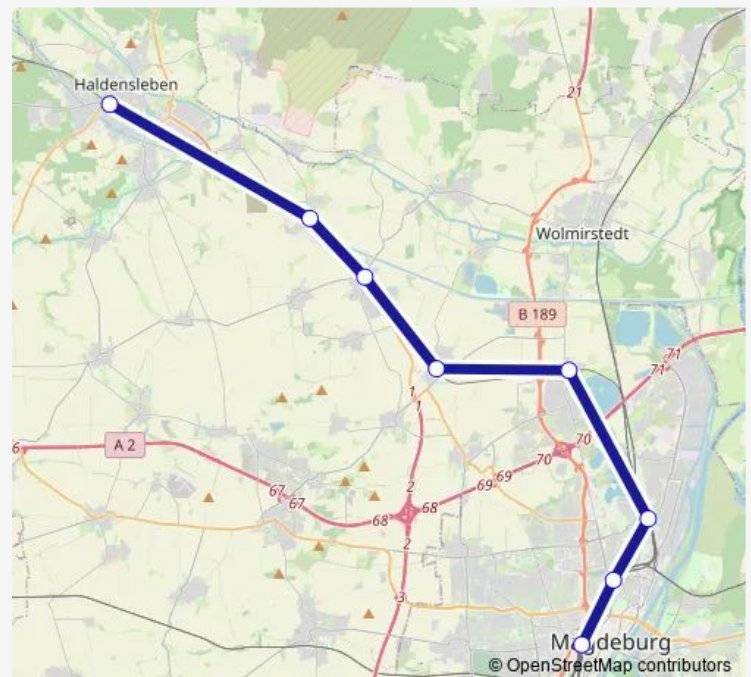

Rail RB36

[Go to website](#)

Direction

Magdeburg Hbf — Haldensleben

8 stops

[Open route schedule](#)

Magdeburg Hbf

Magdeburg-Neustadt

Magdeburg-Eichenweiler

Barleben

Meitzendorf

Groß Ammensleben

Vahldorf

Haldensleben

Route schedule

Magdeburg Hbf — Haldensleben

Monday 08:15

Tuesday 08:15

Wednesday 08:15

Thursday 08:15

Friday —

Saturday —

Sunday —

Route info

Direction: Magdeburg Hbf

Stops: 8

Trip Duration: 1 hour 5 min

■ RB36

RB36 Rail time schedules and route maps are available in an offline PDF at busmaps.com. Use the busmaps.com website to see live bus times, train schedule or subway schedule, and step-by-step directions for all public transit in Magdeburg