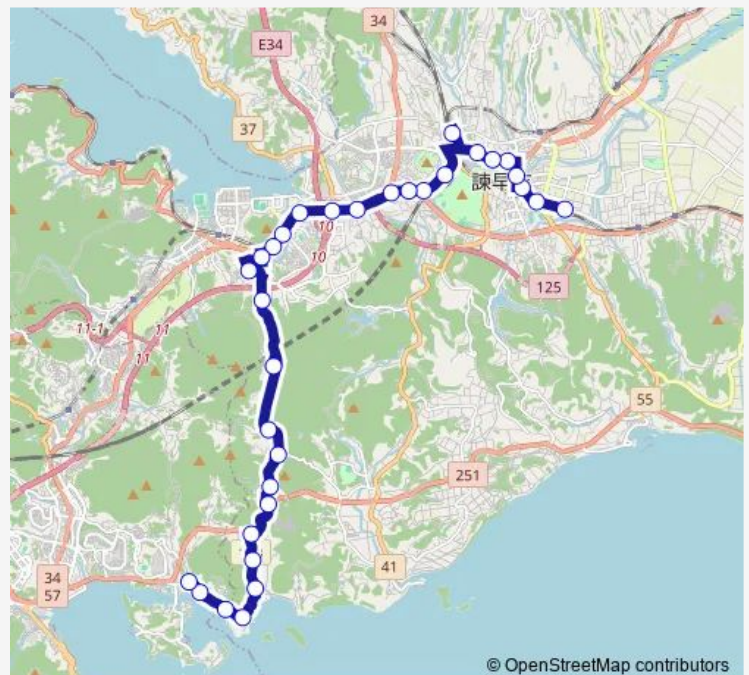

Direction

東厚生町上り — 戸石上り

32 stops

[Open route schedule](#)

東厚生町上り

厚生町上り

昭和通上り

諫早局前上り

竹の下上り

城見町上り

天満町上り

諫早駅前3番のりば

御館山公園口上り

競技場北口上り

ポリテクセンター長崎前上り

高峰上り

農林試験場前上り

貝津団地入口国道上り

横島上り

久山橋上り

久山上り

西陵高校入口久山台へ

久山台ニュータウン下り

旧茶屋上り

花ノ木上り

Route schedule

東厚生町上り — 戸石上り

Monday 11:28-17:28

Tuesday 11:28-17:28

Wednesday 11:28-17:28

Thursday 11:28-17:28

Friday 11:28-17:28

Saturday 11:28-17:28

Sunday 11:28-17:28

Route info

Direction: 東厚生町上り

Stops: 32

Trip Duration: 0 hour 52 min

© OpenStreetMap contributors

■ 戸石 — 戸石競技場北口・久山台・花ノ木

BusMaps