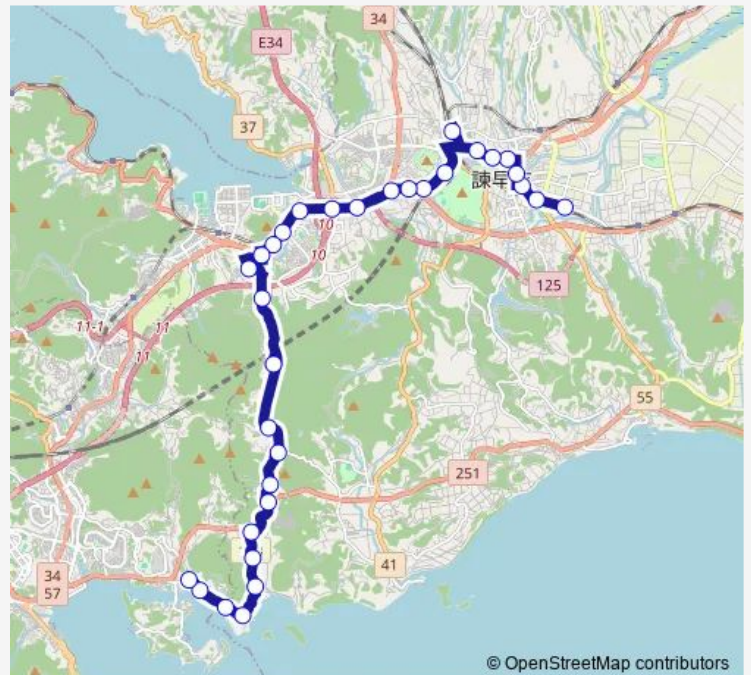

Saturday 11:28-17:28

Sunday 11:28-17:28

Route info

Direction: 東厚生町上り

Stops: 32

Trip Duration: 0 hour 49 min

© OpenStreetMap contributors

■ 戸石 — 戸石競技場北口・久山台・花ノ木