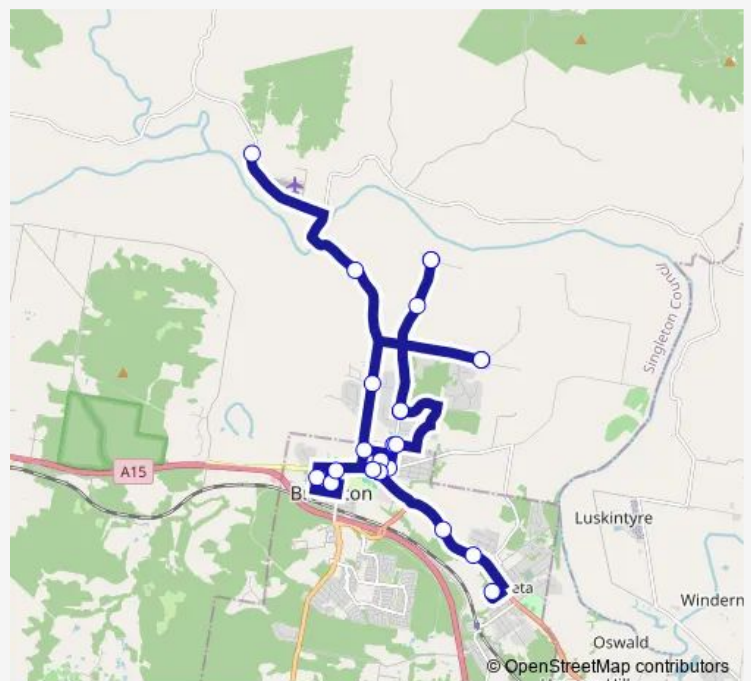

School Bus 2441 Branxton to Greta Ps

[Go to website](#)

Direction

Lions Park, Wyndham St — Greta Public School, Wyndham St

26 stops

[Open route schedule](#)

- Lions Park, Wyndham St
- Brunner Park, Dalwood Rd
- Mcmullins Rd At Hillview Rd (Hail And Ride)
- Brokenback Rd At Mcmullins Rd (Hail And Ride)
- Rusty Lane At Rusty Lane North Arm (Hail And Ride)
- Mcmullins Rd At Summer Hill Rd (Hail And Ride)
- 458 Elderslie Rd (Hail And Ride)
- Elderslie Rd Opp Radford Pwy
- Branxton Cemetery, Maitland St
- Lions Park, Wyndham St
- Wyndham St Before William St
- George St At Elderslie Rd (Hail And Ride)
- 841 Elderslie Rd (Hail And Ride)
- 357 Mcmullins Rd
- Mcmullins Rd At Summer Hill Rd (Hail And Ride)
- Rusty Lane At Rusty Lane North Arm (Hail And Ride)
- Brokenback Rd At Mcmullins Rd (Hail And Ride)
- Hillview Rd Before Mcmullins Rd (Hail And Ride)
- Wyndham St Opp Lions Park
- Station St Opp Rosary Park Catholic School
- Branxton Public School, King St

Route schedule

Lions Park, Wyndham St — Greta Public School, Wyndham St

Monday	07:05
Tuesday	07:05
Wednesday	07:05
Thursday	07:05
Friday	07:05
Saturday	—
Sunday	—

Route info

Direction: Lions Park, Wyndham St

Stops: 26

Trip Duration: 1 hour 50 min

2441 — Branxton to Greta Ps

Cliff St Before Maitland St

Branxton Cemetery, Maitland St

New England Hwy Opp 2013 (Hail And Ride)

New England Hwy At Oxford St

Greta Public School, Wyndham St

The schedule is provided in the local timezone. Times with "(+1)" indicate departures on the next day.

PDF file created on 2025-01-16

2024 BusMaps.com - All Rights Reserved