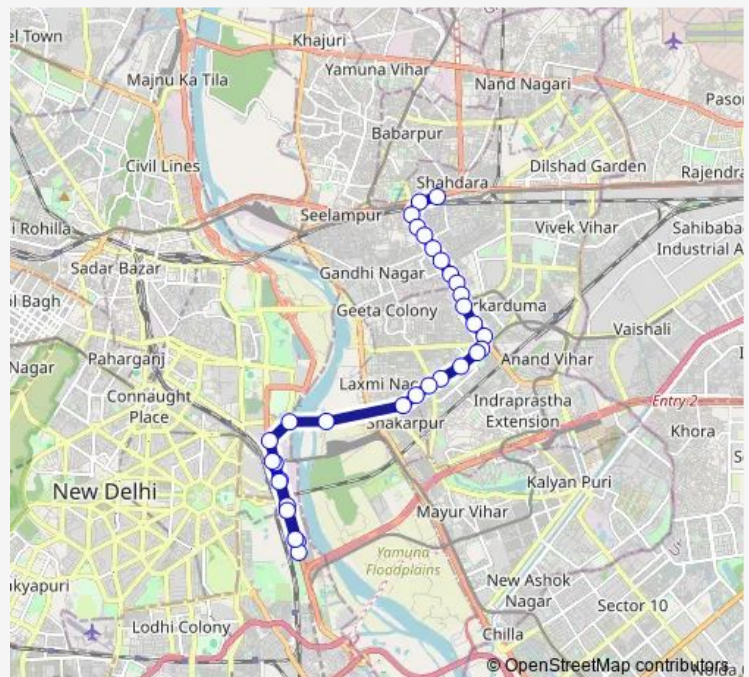

### Route schedule

Shahdara Terminal — Indraprastha Cluster Depot

Monday 20:17-22:50

Tuesday 20:17-22:50

Wednesday 20:17-22:50

Thursday 20:17-22:50

Friday 20:17-22:50

Saturday 20:17-22:50

### Route info

Direction: Shahdara Terminal

Stops: 32

Trip Duration: 0 hour 58 min

317stldown

BusMaps

Delhi Secretariat

IP Power House (ITO Ring Road)